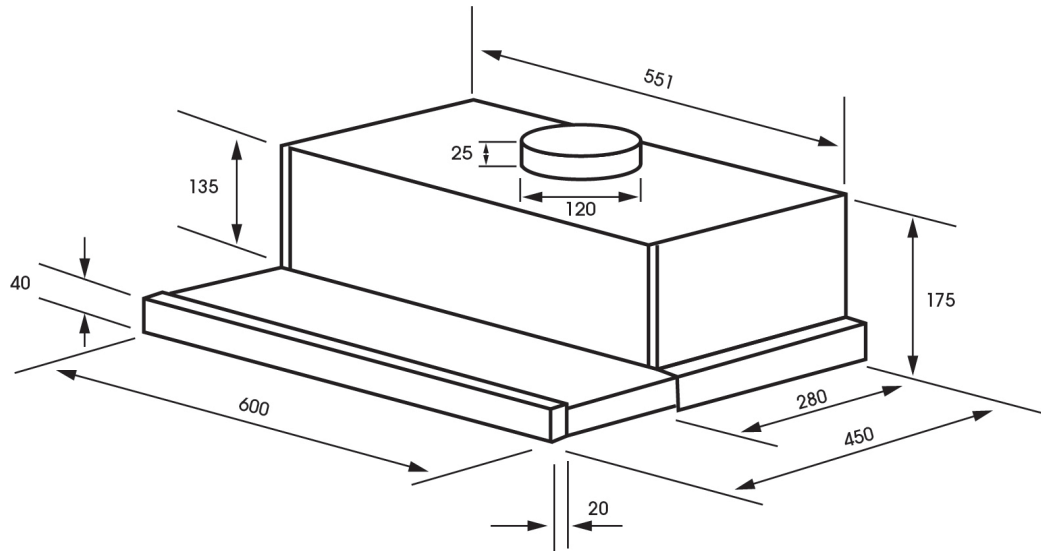

RS6S

60cm Slide-Out Rangehood

Euromaid

FEATURES

Finish	Stainless Steel Fascia w/ White Body
Fascia	40mm
Extraction	440m ³ /h
No. of Speeds	3
Control Type	Slider Switch
Lighting	1 x LED
Filters	2 x Aluminum Grease Filters

ACCESSORIES

Carbon Filter	CF110 (Optional)
---------------	------------------

SPECIFICATIONS

Electrical Connection	10A Plug
Power	220 - 240V ~ / 50Hz
Motor Wattage	2 x 100w
LED Wattage	1.5w
Power Cord Length	1.5m

DIMENSIONS (W x H x D)

Product Boxed	655 x 225 x 355mm
Product Un-boxed	600 x 200* x 280**mm
Cut-Out	600 x 200 x 280mm
Duct Diameter	120mm

WEIGHT

Product Boxed	10kg
Product Un-boxed	8kg

WARRANTY

Product	2 Years Parts and Labour
---------	--------------------------

*Including 25mm height of spigot

**Not including 20mm front fascia panel