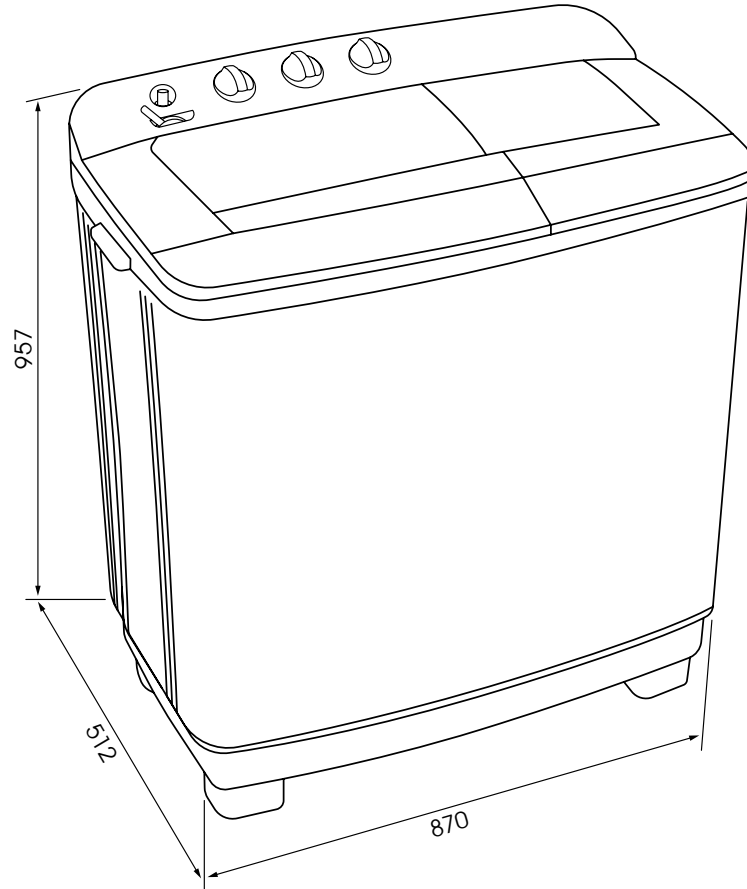

PROGRAMS

1	Normal
2	Gentle

Scan for more info

ETTW800

8kg Twin Tub Washing Machine

Euromaid

SPECIFICATIONS

Electrical Connection	10A Plug
Power	240V ~ / 50Hz
Power Cord Length	1.8m
Inlet Hose Type	Hot & Cold
Inlet Hose Length	1.2m
Outlet Hose Length	1.1m
Energy Star Rating	1.5
Energy Consumption (kWh per year)*	662
WELS Star Rating	3
Water Consumption (Litres per wash)**	111

DIMENSIONS (W x D x H)

Carton (mm)	886 x 546 x 992
Product (mm)	870 x 512 x 957

WEIGHT

Gross (kg)	26.5
Net (kg)	23.5

WARRANTY

Product	2 Years Parts and Labour
---------	--------------------------

**Calculated based on the machine operating using Normal programme defined by the following parameters: Wash: H water level | Rinse: L water level