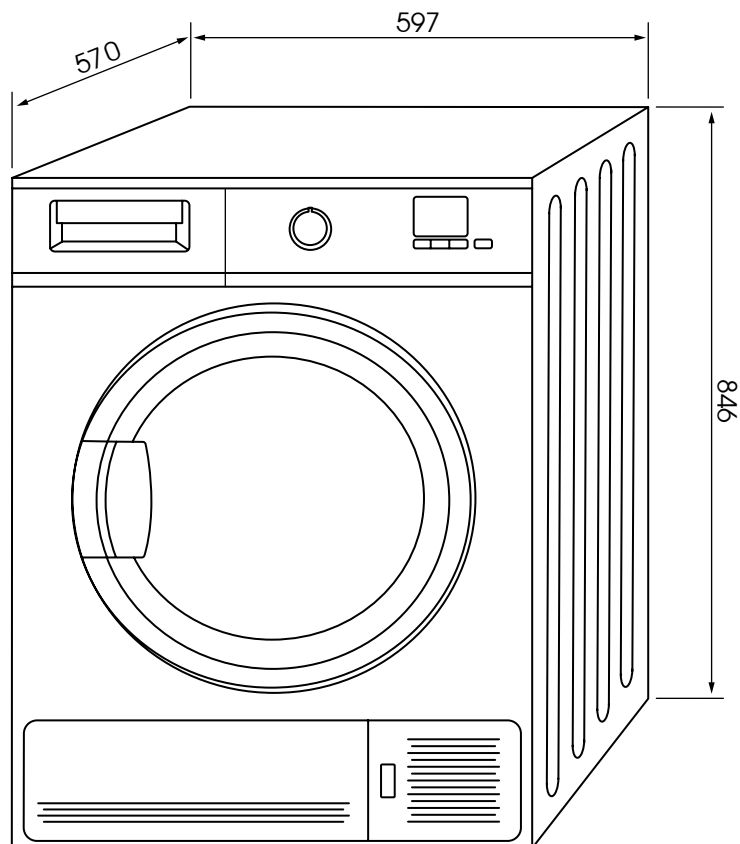

*Cottons | ** Synthetics

Scan for more info

EHPD700W

7kg Heat Pump Dryer

Euromaid

SPECIFICATIONS

Electrical Connection	10A Plug
Power	220 - 240V ~ / 50Hz
Power Cord Length	1.4m
Energy Star Rating	6
Energy Consumption (kWh per year)*	144
Drainage	Tank and Plumbed

DIMENSIONS (W x D x H)

Carton (mm)	650 x 585 x 880
Product (mm)	597 x 570 x 846

WEIGHT

Gross (kg)	41.5
Net (kg)	40.5

WARRANTY

Product	2 Years Parts and Labour
---------	--------------------------

*When using the Cotton Extra Dry, Dryness Level 1, once per week