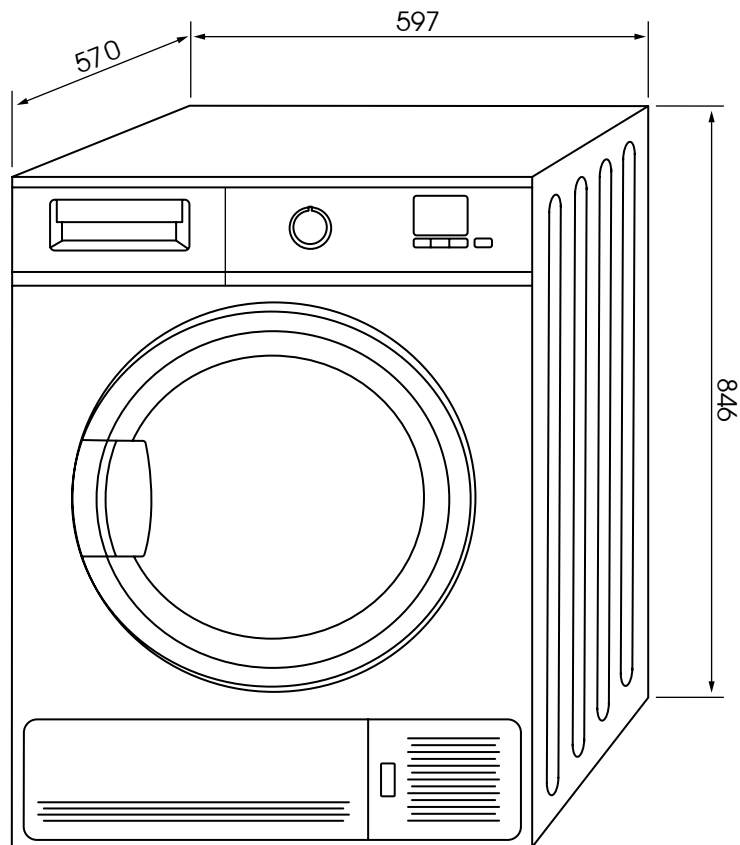

*Cottons | ** Synthetics

Scan for more info

EHPD700G

7kg Heat Pump Dryer

Euromaid

SPECIFICATIONS

Electrical Connection	10A Plug
Power	220 - 240V ~ / 50Hz
Power Cord Length	1.4m
Energy Star Rating	6
Energy Consumption (kWh per year)*	144
Drainage	Tank and Plumbed

DIMENSIONS (W x D x H)

Carton (mm)	650 x 585 x 880
Product (mm)	597 x 570 x 846

WEIGHT

Gross (kg)	41.5
Net (kg)	40.5

WARRANTY

Product	2 Years Parts and Labour
---------	--------------------------

*When using the Cotton Extra Dry, Dryness Level 1, once per week