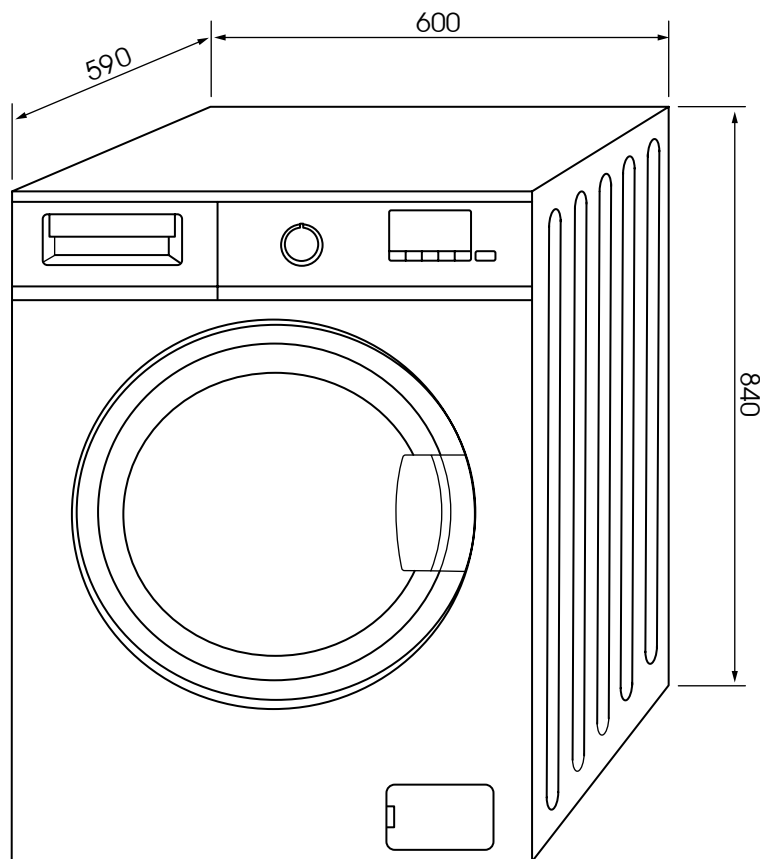

EFL700WPRO

7kg Front Loader Washing Machine

Euromaid

SPECIFICATIONS

Electrical Connection	10A Plug
Power	220 - 240V ~ / 50Hz
Power Cord Length	1.4m
Inlet Hose Type	Cold Only
Inlet Hose Length	1.0m
Outlet Hose Length	1.6m
Energy Star Rating	3.5
Energy Consumption (kWh per year)*	342
WELS Star Rating	4
Water Consumption (Litres per wash)**	72

DIMENSIONS (W x D x H)

Carton (mm)	650 x 600 x 880
Product (mm)	600 x 590 x 840

WEIGHT

Gross (kg)	72
Net (kg)	71

WARRANTY

Product	2 Years Parts and Labour
Brushless Motor	10 Years Parts

*When using the Cotton Eco, 40°C, 1200rpm programme seven times per week | **When using the Cotton Eco, 40°C programme

VERSION NO. 20221115

Product and cut-out dimensions are to be used as a guide only. Please refer to actual product before installing, or refer to the instruction manual or website for full instructions.

euromaid.com.au