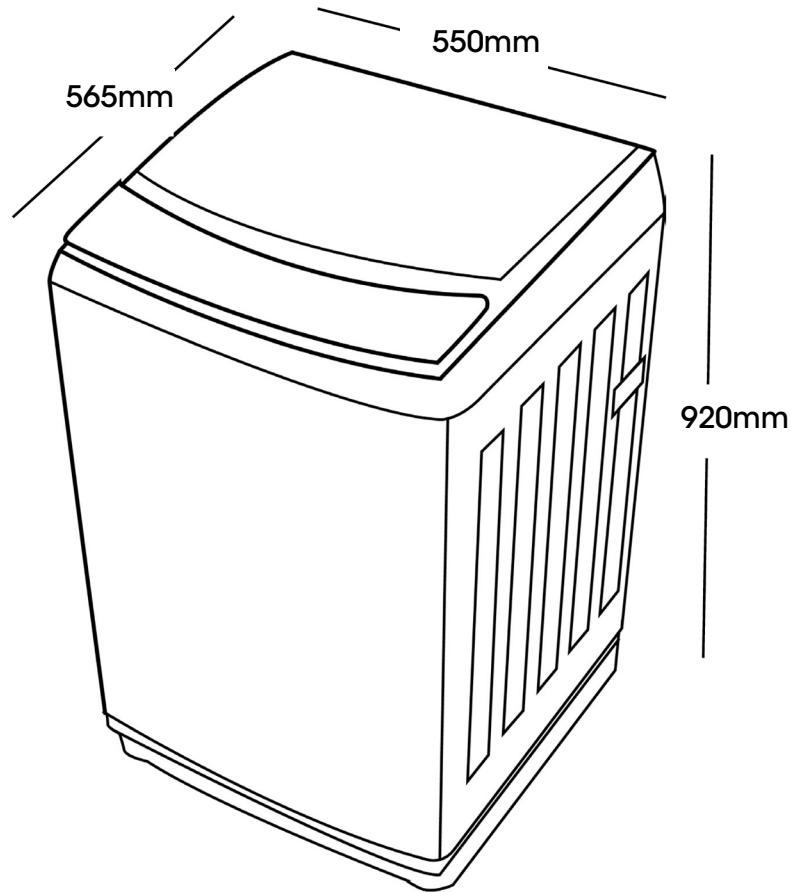

ETL700FCW

7kg Top Loader Washing Machine

Euromaid

FEATURES	
Colour	White
Capacity	7kg
Max Spin Speed	700 RPM
No. Of Programs	7
Motor Type	Universal (AC)
Temperature Settings	Cold - Warm - Hot
Delay Start	1-24hrs
Program Selector	Button
Control Type	Button
Display Type	Red LED
Child Lock	Yes

ETL700FCW

7kg Top Loader Washing Machine

Euromaid

SPECIFICATIONS

Electrical Connection	10A Plug
Power	220 - 240V ~ 50Hz
Power Cord Length	1.8m
Inlet Hose Type	Hot & Cold
Inlet Hose Length	1m
Outlet Hose Length	1m
Energy Star Rating	2
kWh per year*	489
WELS Rating	3
Water Consumption**	92L

DIMENSIONS (W x D x H)

Product Boxed	618 x 628 x 990mm
Product Un-boxed	550 x 565 x 920mm

WEIGHT

Product Boxed	43kg
Product Un-boxed	39kg

WARRANTY

Product	2 Years Parts and Labour
---------	--------------------------