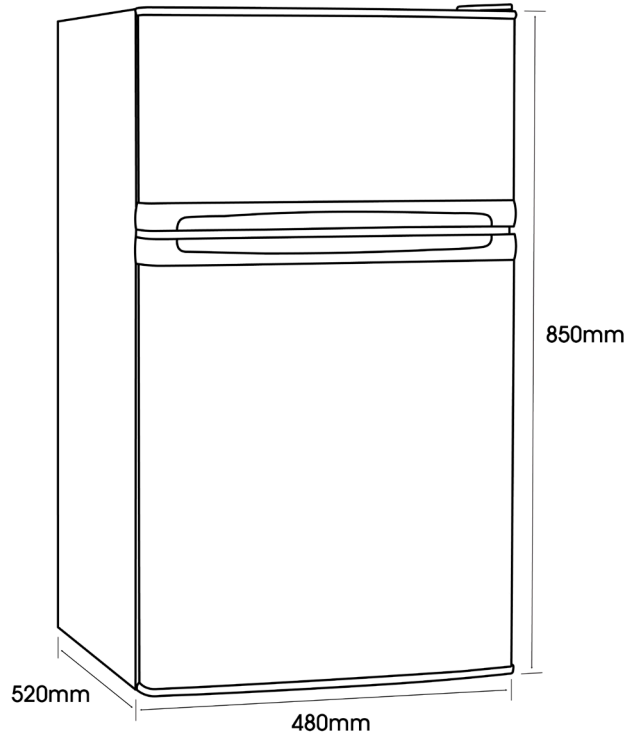

ETM87W

85L Top Mount Fridge

Euromaid

FEATURES

Finish	White
Usable Volume	85L
Display	None
Temperature Control	Mechanical (Fridge & Freezer)
Temperature Presets	7
Defrost	Fridge - Automatic Freezer - Manual
Reversible Door	Yes
Handle Type	Recessed
Interior Lighting	Incandescent
Dairy Chiller	No
Vegetable Crisper	Yes
Internal Shelves	2 x Glass (Fridge)
Door Shelves	2 x Full Width (Fridge)

ETM87W

85 Litre Top Mount Fridge

Euromaid

SPECIFICATIONS

Fridge Temp. Range	0.5 ~ 6°C
Freezer Temp. Range	-20°C ~ -15°C
Fridge Usable Volume	61L
Freezer Usable Volume	24L
Electrical Connection	10A Plug
Power	220 - 240V ~ 50Hz
Energy Consumption (kWh per year)	184
Energy Star Rating	2.5

DIMENSIONS (H x W x D)

Carton (mm)	885 x 500 x 540
Product (mm)	850 x 480 x 520
Min Clearance* (mm)	860 x 580 x 570

WEIGHT

Gross (kg)	26
Net (kg)	24

WARRANTY

Product	2 Years Parts and Labour
---------	--------------------------