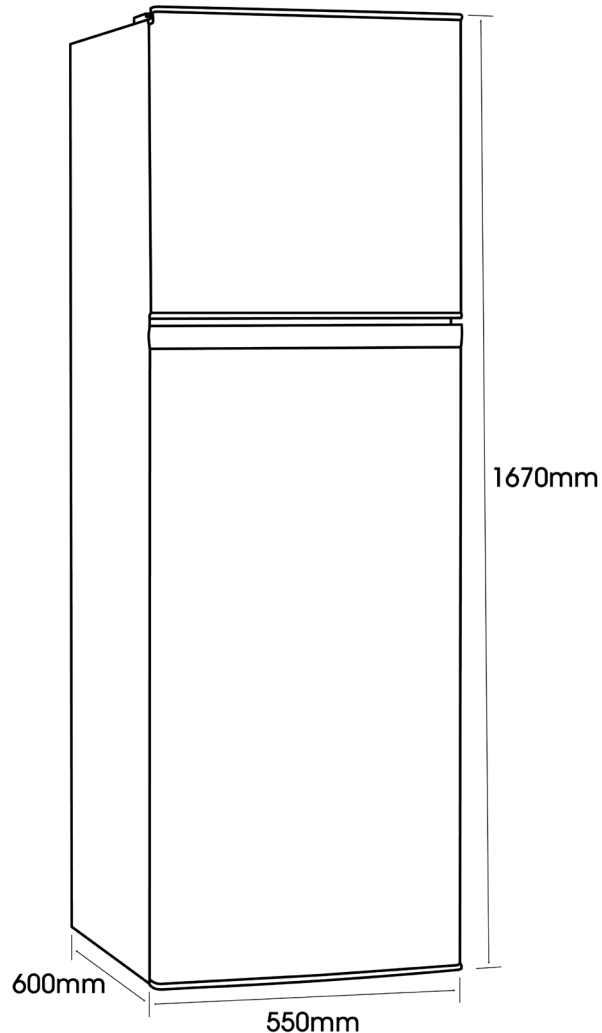

ETM269W

248 Litre Top Mount Fridge

Euromaid

FEATURES

Finish	White
Usable Volume	248L
Display	None
Temperature Control	Mechanical (Fridge & Freezer)
Temperature Presets	3
Defrost	Automatic
Reversible Door	Yes
Handle Type	Recessed
Interior Lighting	LED
Dairy Chiller	Yes
Vegetable Crisper	Yes
Internal Shelves	2 x Glass (Fridge) 1 x Glass (Freezer)
Door Shelves	4 x Full Width (Fridge) 2 x Full Width (Freezer)
Accessories	Egg Tray x 1 Ice Cube Tray x 1

ETM269W

248 Litre Top Mount Fridge

Euromaid

SPECIFICATIONS

Fridge Temp. Range	0.5 ~ 6°C
Freezer Temp. Range	-20°C ~ -15°C
Fridge Usable Volume	194L
Freezer Usable Volume	54L
Electrical Connection	10A Plug
Power	220 - 240V ~ 50Hz
Energy Consumption (kWh per year)	293
Energy Star Rating	3

DIMENSIONS (H x W x D)

Carton (mm)	1710 x 575 x 622
Product (mm)	1670 x 550 x 600
Min Clearance* (mm)	1720 x 650 x 650

WEIGHT

Gross (kg)	54
Net (kg)	50

WARRANTY

Product	2 Years Parts and Labour
---------	--------------------------

**Allows for optimal clearance around the freezer to ensure maximum efficiency.*

VERSION NO. 20211124

Product and cut-out dimensions are to be used as a guide only. Please refer to actual product before installing, or refer to the instruction manual or website for full instructions