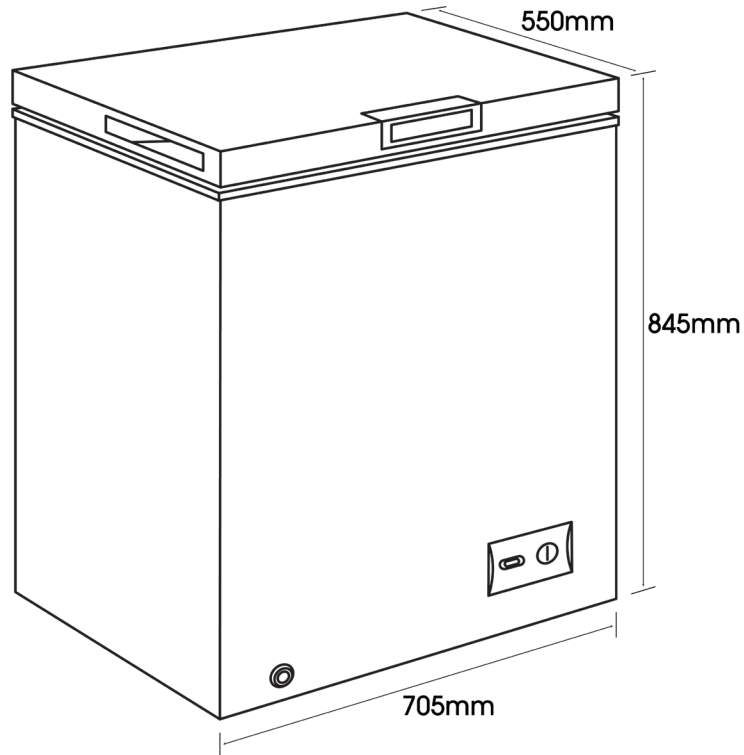

ECFR145W

142 Litre Chest Freezer

Euromaid

FEATURES

Finish	White
Usable Volume	142 Litres
Display	LED Indicator
Temperature Control	Mechanical (External)
Temperature Presets	8
Defrost	Manual
Drainage Hole	Front Bottom Left
Handle Type	Recessed
Interior Lighting	None
Accessories	1 x Storage Basket

ECFR145W

142 Litre Chest Freezer

Euromaid

SPECIFICATIONS

Temp. Range	- 15°C ~ - 20°C
Electrical Connection	10A Plug
Power	220 - 240V ~ 50Hz
Energy Consumption (kWh per year)	217
Energy Star Rating	3

DIMENSIONS (H x W x D)

Carton (mm)	885 x 730 x 575
Product (mm)	845 x 705 x 550
Min Clearance* (mm)	1545 x 905 x 650

WEIGHT

Gross (kg)	31
Net (kg)	28

WARRANTY

Product	2 Years Parts and Labour
---------	--------------------------