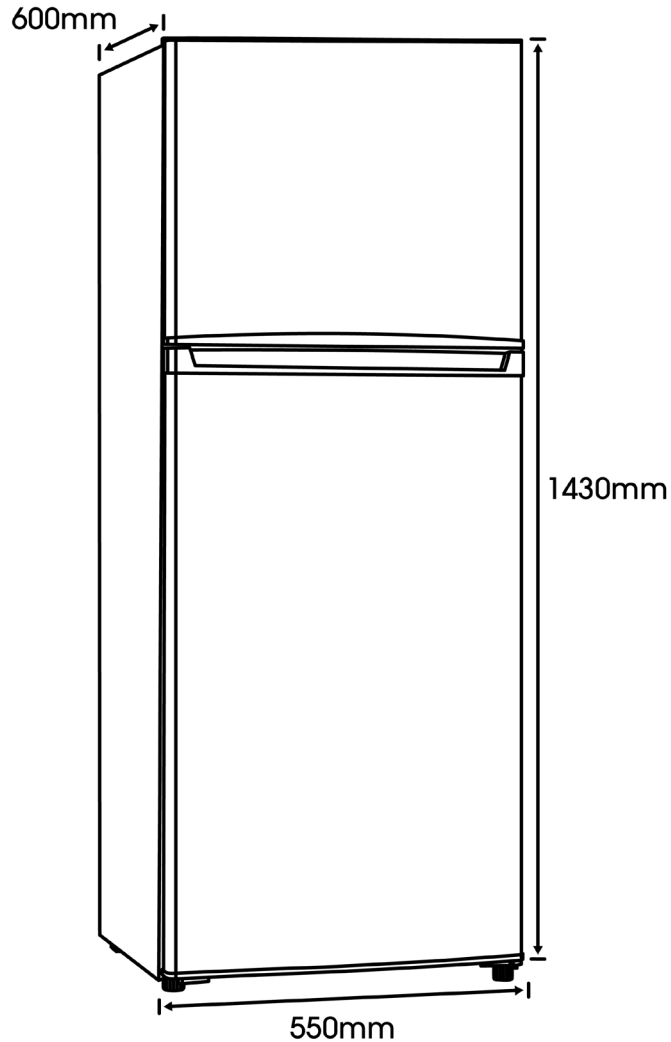

ETM221W

198 Litre Top Mount Fridge

Euromaid

FEATURES

Finish	White
Usable Volume	198L
Display	None
Temperature Control	Mechanical (Fridge & Freezer)
Temperature Presets	3
Defrost	Automatic
Reversible Door	Yes
Handle Type	Recessed
Interior Lighting	LED
Dairy Chiller	Yes
Vegetable Crisper	Yes
Internal Shelves	2 x Glass (Fridge) 1 x Glass (Freezer)
Door Shelves	2 x Full Width (Fridge) 2 x Half Width (Fridge) 2 x Full Width (Freezer)
Accessories	Egg Tray x 1 Ice Cube Tray x 1

ETM221W

198 Litre Top Mount Fridge

Euromaid

SPECIFICATIONS

Fridge Temp. Range	0.5 ~ 6°C
Freezer Temp. Range	-20°C ~ -15°C
Fridge Usable Volume	144L
Freezer Usable Volume	54L
Electrical Connection	10A Plug
Power	220 - 240V ~ 50Hz
Energy Consumption (kWh per year)	240
Energy Star Rating	3.5

DIMENSIONS (H x W x D)

Carton (mm)	1462 x 575 x 622
Product (mm)	1430 x 550 x 600
Min Clearance* (mm)	1480 x 650 x 650

WEIGHT

Gross (kg)	50
Net (kg)	46

WARRANTY

Product	2 Years Parts and Labour
---------	--------------------------

**Allows for optimal clearance around the unit to ensure maximum efficiency.*

VERSION NO. 20220112

Product and cut-out dimensions are to be used as a guide only. Please refer to actual product before installing, or refer to the instruction manual or website for full instructions