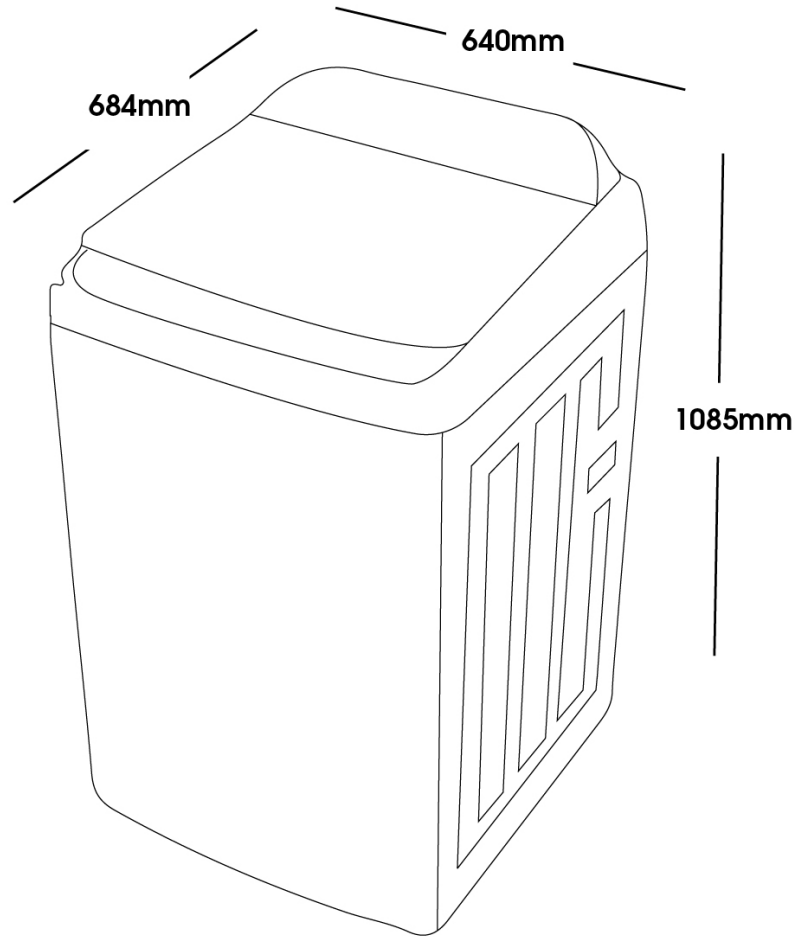

ETL1200RCW

12kg Top Loader Washing Machine - Rear Control

Euromaid

FEATURES	
Colour	White
Capacity	12kg
Max Spin Speed	700 RPM
Agitator	Low Profile
No. Of Programs	16
Motor Type	Universal (AC)
Temperature Settings	Cold - Warm - Hot
Delay Start	1-24hrs
Program Selector	Dial
Control Type	Electronic w/ Program Dial
Display Type	White LED
Child Lock	Yes

AUXILIARY FUNCTIONS	
Function 1	Auto Wash
Function 2	Fast+

ETL1200RCW

12kg Top Loader Washing Machine - Rear Control

Euromaid

SPECIFICATIONS

Electrical Connection	10A Plug
Power	220 - 240V ~ 50Hz
Power Cord Length	1.8m
Inlet Hose Type	Hot & Cold
Inlet Hose Length	1m
Outlet Hose Length	1m
Energy Star Rating	2
kWh per year*	997
Water Star Rating	3
Water Consumption**	175L

DIMENSIONS (W x D x H)

Product Boxed	703 x 733 x 1165mm
Product Un-boxed	640 x 684 x 1085mm

WEIGHT

Product Boxed	58kg
Product Un-boxed	53kg

WARRANTY

Product	2 Years Parts and Labour
---------	--------------------------