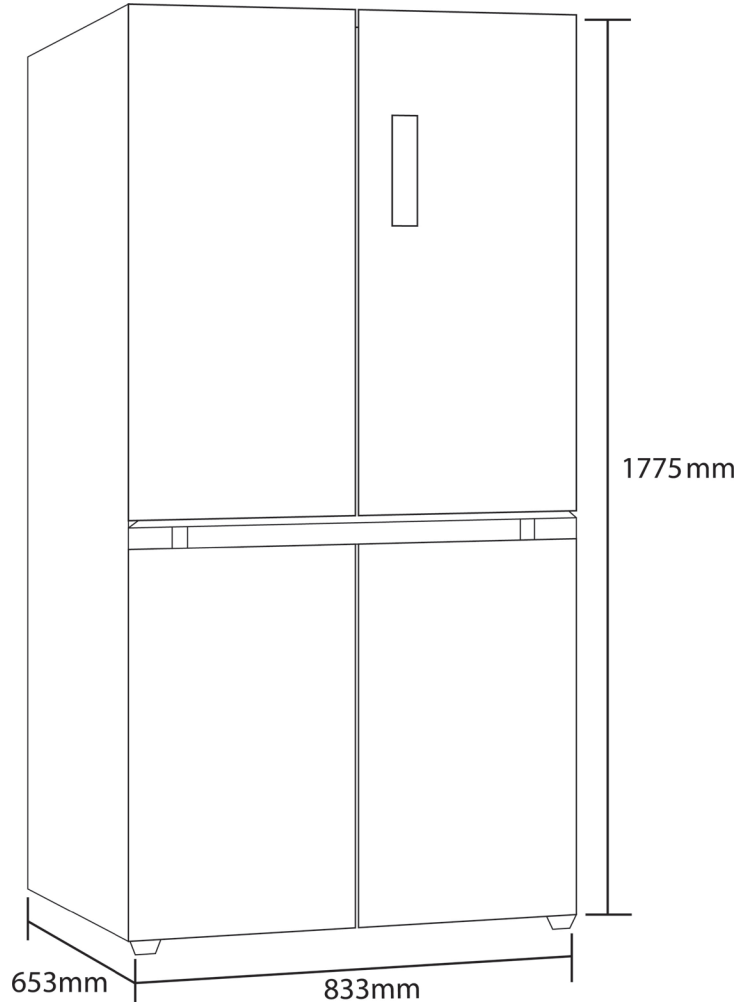

EFD474S

474 Litre French Door Fridge

Euromaid

SPECIFICATIONS

Electrical Connection	10A Plug
Power	220 – 240V / 50Hz
kWh per year	420
Energy Rating	3.5 Stars
Power Cord Length	1.6m
Adjustable Feet	2 x Front
Castors	None

DIMENSIONS (H x W x D)

Product Boxed	1900 x 885 x 710mm
Product Un-boxed	1775 x 833 x 653mm
Recommended Space*	2075 x 1090 x 753mm

WEIGHT

Product Boxed	100kg
Product Un-boxed	91kg

WARRANTY

Product	2 Years Parts and Labour

*Allows for optimal clearance around the refrigerator/freezer to ensure maximum efficiency.

VERSION NO. 20210504