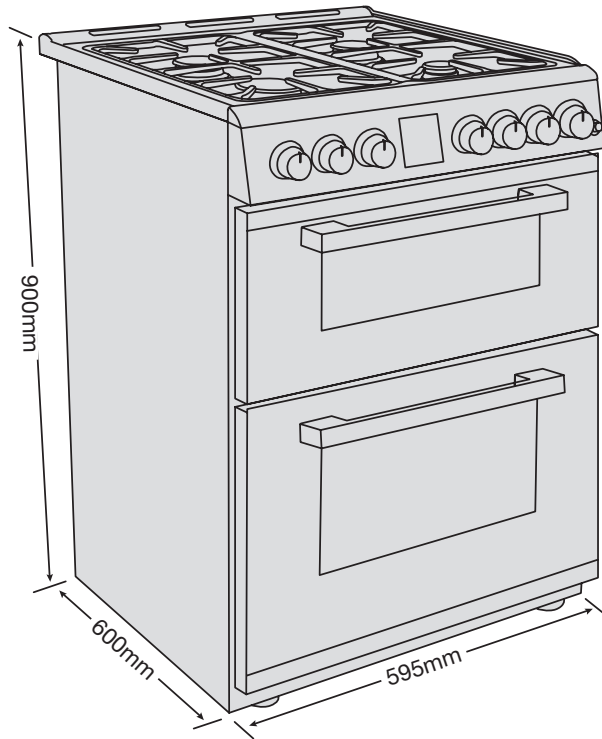

EMFS60DODFSS

60cm Freestander, Double Oven, Gas Cooktop

Euromaid

COOKTOP

Type	Gas burners
Fuel	Gas

COOKTOP FUNCTIONS

Front left (MJ)	Wok (14)
Rear left (MJ)	Semi-rapid (7)
Front right (MJ)	Auxiliary (4)
Rear right (MJ)	Semi-rapid (7)

COOKTOP FEATURES

Controls	Knob
Trivets	Cast iron
Ignition	Automatic
Flame safety device	Yes

CAVITY 1

Position	Top
Type	Conventional oven and grill
Fuel	Electric

CAVITY 1 FUNCTIONS

Full grill	Yes
Half grill	Yes
Conventional	Yes
Top heat	Yes

CAVITY 1 FEATURES

Gross capacity (L)	43
Controls	Knob
No. of shelves	1
No. of shelf positions	2
Safety switch-off	Yes
Door opening	Drop-down

CAVITY 2

Position	Bottom
Type	Multi-function oven
Fuel	Electric

CAVITY 2 FUNCTIONS

Full grill	Yes
Fan grill	Yes
Conventional	Yes
Fan assist	Yes
Fan forced	Yes
Defrost	Yes

CAVITY 2 FEATURES

Gross capacity (L)	72
Controls	Knob
No. of shelves	2
No. of shelf positions	5
Lights	1
Safety switch-off	Yes
Door opening	Side opening

TIMER

Minute minder	Yes
Programmable timer	Yes
Child Lock	Yes

ACCESSORIES (INCLUDED)

Oven pan with wire rack	1

INSTALLATION

Electrical connection	20A hardwire
Power	230V / 50Hz
Gas type	NG / LPG
Gas inlet type	½" BSP male
Gas inlet position	Rear right
LPG conversion kit included	Yes
Cavity cooling system	Yes

DIMENSIONS (W x H x D)

Product (mm)	595 x 900 x 600
Minimum gap required (mm)	600

If this appliance is installed near vinyl wrapped surfaces, we strongly recommend using an installation kit available from the vinyl-wrap supplier. Euromaid cannot accept any responsibility for damage caused due to installation into cabinets with low temperature tolerances. Illustrations and specifications are for guidance purposes only, please refer to the instruction manual and website for more information.