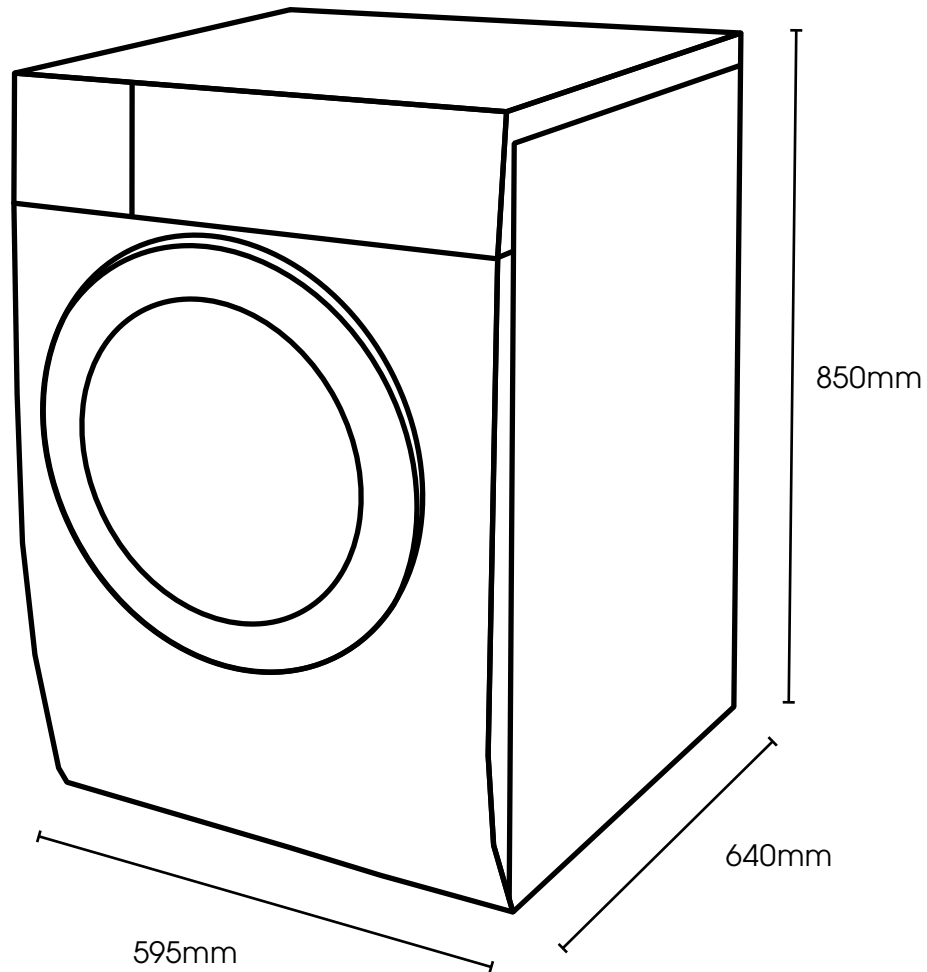

WMD107 10kg/7kg Front load Washer Dryer Combo

Euromaid
made for you.

Features

10kg/7kg Front Load Washer Dryer Combo - white
High-performance **QuietDrive inverter motor**, energy efficient and reduces noise
16 wash programs: *Cotton, Cotton Eco, Easy Care, Delicate, Mix, Wool, Colours, Jeans, Rinse + Spin, Spin Only, Dry Only, Quick 15', Rapid 45', Synthetic, 1hr W/D, My Wash.*
Spin speed 1400rpm
Quick 15min wash function
24 hour time delay in one hour increments
3 compartment detergent drawer - prewash, main wash and softener
Economy wash cycles
Large 330mm door opening
Child lock
Pause mode
2 year warranty

Total Power

| | |
|--------------------|---|
| Power: | 220-240 volt/50-60Hz |
| Total Power: | 1950 W |
| Total Current: | 10 amp |
| Efficiency Rating: | 3.5 Star Energy rating - washer 3.0 Star Energy rating - dryer 4.0 Star WELS Water rating |

Product Dimensions

850mm (H) x 595mm (W) x 640mm (D)

Warranty
2 year Parts and Labour