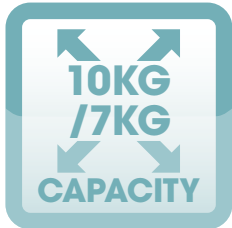

WMD107 10kg/7kg Front load Washer Dryer Combo

Euromaid
made for you.

Features

10kg/7kg Front Load Washer Dryer Combo - white
High-performance **QuietDrive inverter motor**, energy efficient and reduces noise
16 wash programs: *Cotton, Cotton Eco, Easy Care, Delicate, Mix, Wool, Colours, Jeans, Rinse + Spin, Spin Only, Dry Only, Quick 15', Rapid 45', Synthetic, 1hr W/D, My Wash.*
Spin speed 1400rpm
Quick 15min wash function
24 hour time delay in one hour increments
3 compartment detergent drawer - prewash, main wash and softener
Economy wash cycles
Large 330mm door opening
Child lock
Pause mode
2 year warranty

Total Power

| | |
|--------------------|---|
| Power: | 220-240 volt/50-60Hz |
| Total Power: | 1950 W |
| Total Current: | 10 amp |
| Efficiency Rating: | 3.5 Star Energy rating - washer 3.0 Star Energy rating - dryer 4.0 Star WELS Water rating |

Product Dimensions

850mm (H) x 595mm (W) x 640mm (D)

Warranty
2 year Parts and Labour