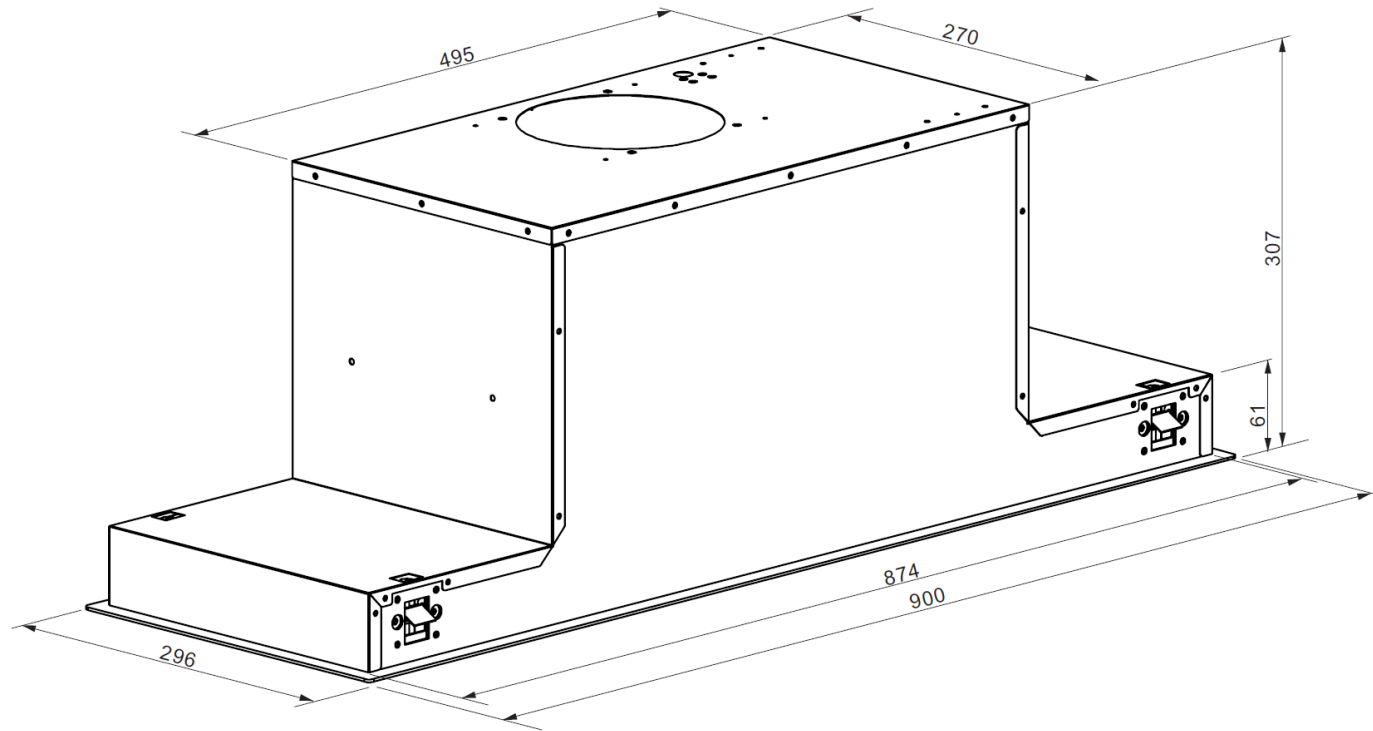

Specifications

Airflow:	1000m ³ /hr
Noise Level:	62 dBA
Lighting:	LED lights
Total Wattage:	270 watts
Ducting Spigot Size:	150mm

Total Power

Power:	220 -240 volt / 50Hz (fitted with 10amp, 3 pin plug)
Power Cord:	1.5 metre cable

UCG90W Deluxe Glass Under Cupboard Rangehood 900mm

Euromaid
made for you.

Product Dimensions

900mm (W) x 307 mm (H) x 296mm (D)

Cut Out Dimensions*

880mm (W) x 275mm (D)

* Ensure the distance between the edges of the cut-out to the edge of the cupboard is at least 35mm