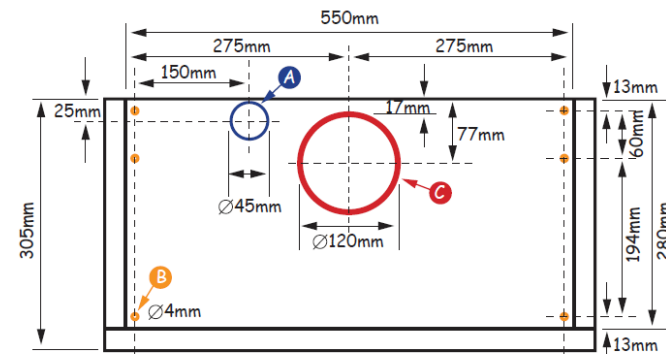

### Product Dimensions:

600mm (W) x 175mm (H) x 280mm\* (D) (\*not including 20mm front fascia panel)

### Cut Out Dimensions:

551mm (W) x 135mm (H) x 280mm# (D) (# cabinet only)

- A Hole x 1 = position and size (45mm dia.) in shelf above rangehood for power cord
- B Holes x 6 = position and size (4mm dia.) in shelf above for fixing of hood with washers and screws supplied
- C Hole x 1 = position and size (120mm dia.) in shelf above for ducting pipe