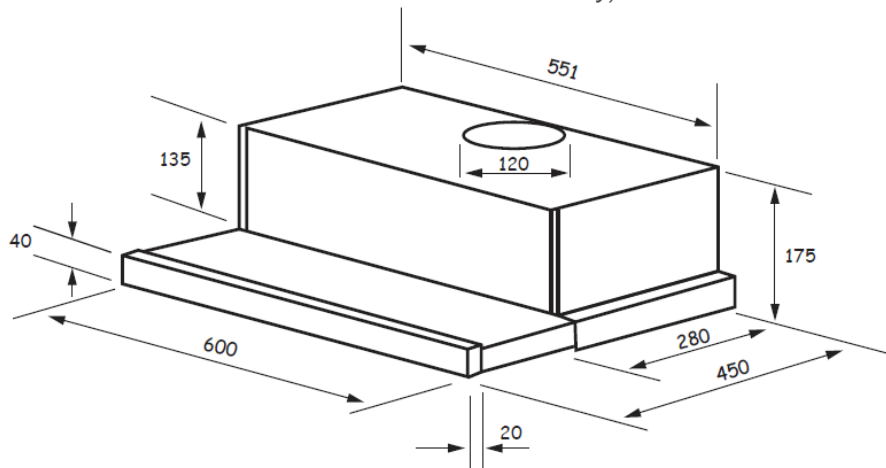

### Product Dimensions:

600mm (W) x 175mm (H) x 280mm\* (D) (\*not including 20mm front fascia panel)

### Cut Out Dimensions:

551mm (W) x 135mm (H) x 280mm# (D) (# cabinet only)

- A Hole x 1 = position and size (45mm dia.) in shelf above rangehood for power cord
- B Holes x 6 = position and size (4mm dia.) in shelf above for fixing of hood with washers and screws supplied
- C Hole x 1 = position and size (120mm dia.) in shelf above for ducting pipe