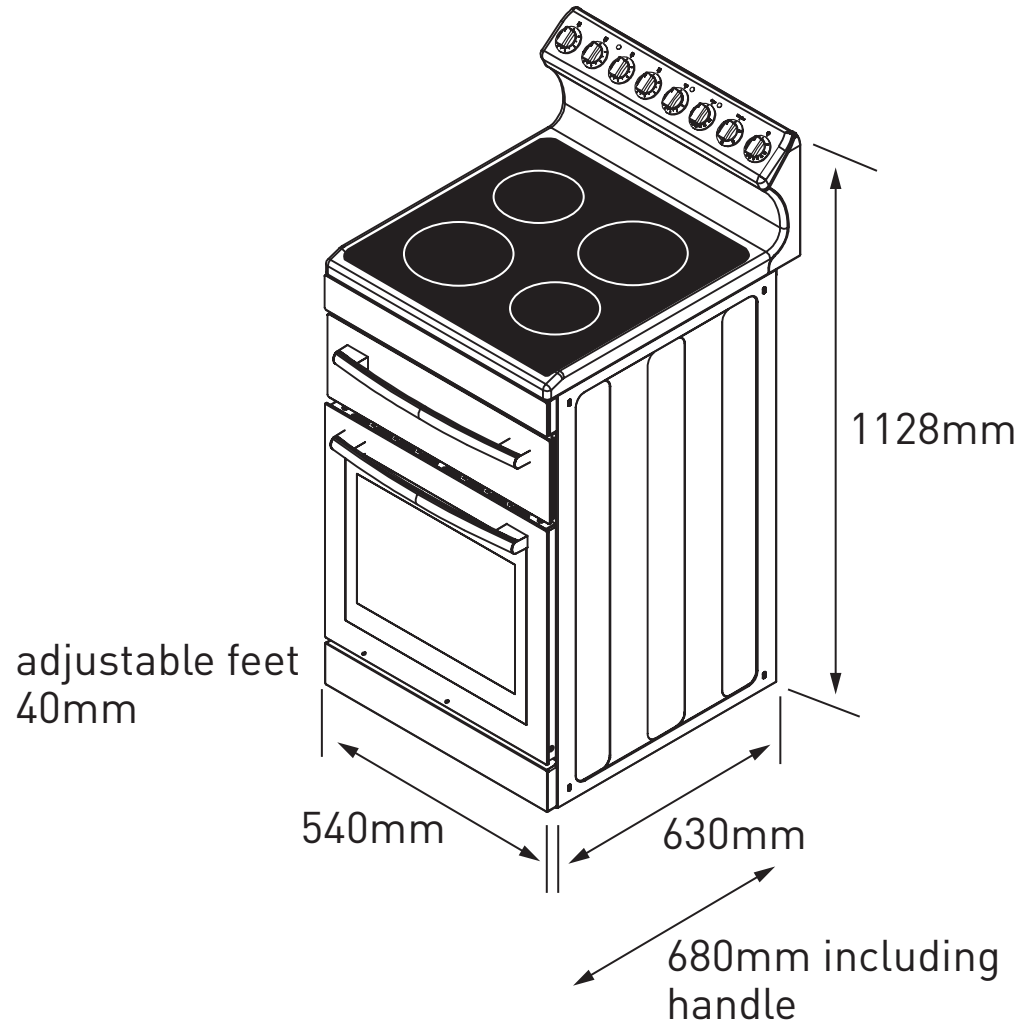

GG54RCW

Electric Oven Ceramic Cooktop

Euromaid
made for you.

Features

White enamel & glass design - rear controls
83 litre capacity fan forced electric oven
Five function oven: *fan forced, bottom heat, bottom heat + fan (pizza), defrost + light*
Ceramic glass cooktop
Electric grill with telescopic runner
120 min end of cook timer
Cavity fan cooling system
Large viewing window
Easy clean enamel cavity
Anti-tilt bracket & stability bolt

Accessories Included

1 x extra deep pan - 55mm
1 x pan insert for grilling
2 x chrome shelves

Power Specifications

| | |
|------------------------|------------------------|
| Total connected power: | 9070W |
| Grill power: | 1800W |
| Oven power: | 2030W |
| Power: | 220-240 volt / 50-60Hz |
| Gross/net weight: | 65.5/56 kg |

Cooktop Power

Cooktop power total: 5400W
Front left: 185mm - 1800W
Rear left: 145mm - 1200W
Front right: 145mm - 1200W
Rear right: 145mm - 1200W

Product Dimensions

540mm (W) x 630mm (680mm including handle and knobs) (D) x 1128mm – 1140mm adj (H)