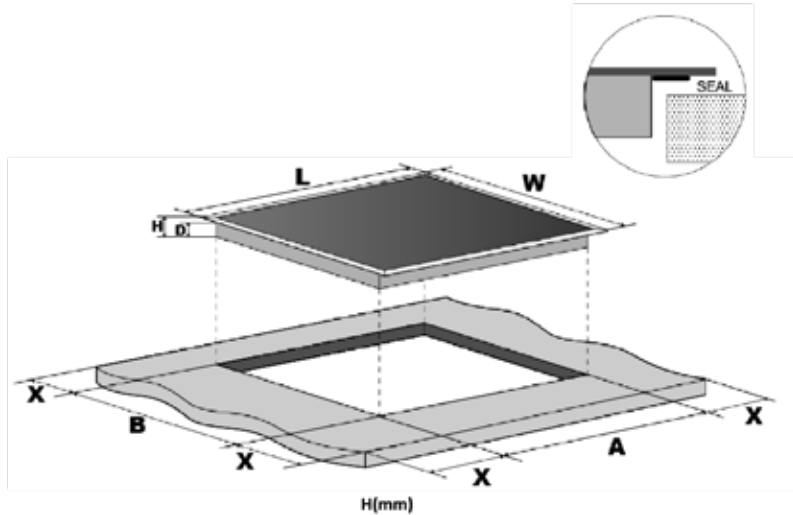

9329113004974

I4B64

60cm 4 Zone Touch Control Induction Cooktop

	L(mm)	W(mm)	H(mm)	D(mm)	A(mm)	B(mm)	X(mm)
I4B64	590	520	58	54	565	495	50

I4B64

Cooktop Features

Cooking Zones	4
Power Levels	9
Boost	Yes - 4 zones
Cooking Surface	Schott ceramic glass
Bevelled Front Edge	Yes
Controls	Touch control
Cooking Timer	99 minutes

Dimensions (Product)

Width x Height x Depth (mm)	590 x 58 x 520
Net Weight (kg)	8.3

Dimensions (Cut-Out)

Width x Height x Depth (mm)	560 x 58 (min.) x 490
-----------------------------	-----------------------