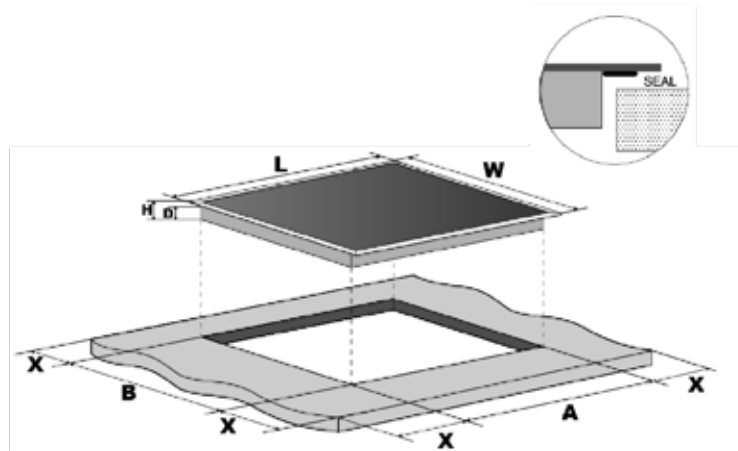

EASY TO USE

Designed for quick and simple operation.

TOUCH ON / OFF

One touch on / off button for added safety and control.

HOT SURFACE INDICATOR

When finished cooking, the indicator remains on until the surface is safe to touch.

9329113006305

	L(mm)	W(mm)	H(mm)	D(mm)	A(mm)	B(mm)	X(mm)
ECCK64	590	520	50	46	565	495	50

ECCK64

Cooktop Features

Cooking Zones	4
Power Levels	9
Cooking Surface	Schott ceramic glass
Bevelled Front Edge	Yes
Controls	Knob control

Dimensions (Product)

Width x Height x Depth (mm)	590 x 50 x 520
Net Weight (kg)	7.8

Dimensions (Cut-Out)

Width x Height x Depth (mm)	560 x 50 (min.) x 490
-----------------------------	-----------------------