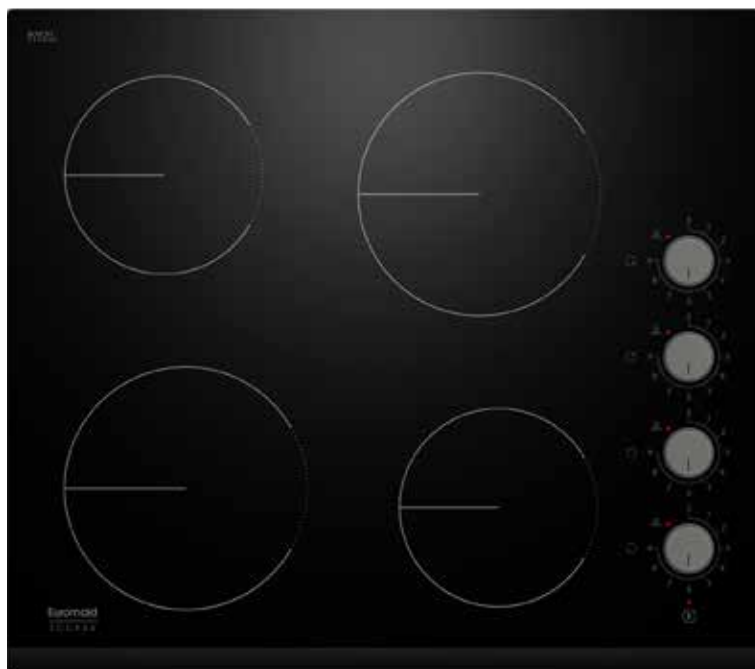

ECCK64

60cm 4 Zone Ceramic Cooktop

Euromaid
eclipse series

Product Features

- 4 cooking zones
- 9 power settings
- Schott ceramic glass surface
- Premium bevelled front edge
- Knob controls
- Touch on / off key
- Hot surface indicators

EASY TO USE

Designed for quick and simple operation.

TOUCH ON / OFF

One touch on / off button for added safety and control.

HOT SURFACE INDICATOR

When finished cooking, the indicator remains on until the surface is safe to touch.

9329113006305

	L(mm)	W(mm)	H(mm)	D(mm)	A(mm)	B(mm)	X(mm)
ECCK64	590	520	50	46	565	495	50

ECCK64

Cooktop Features

Cooking Zones	4
Power Levels	9
Cooking Surface	Schott ceramic glass
Bevelled Front Edge	Yes
Controls	Knob control

Safety Features

On / Off Key	Yes
Hot Surface Indicator	Yes
Automatic Safety Switch-Off	Yes

Cooking Zones

	Diameter	Output
Front Left	200mm	1.8kW
Front Right	165mm	1.2kW
Rear Left	200mm	1.8kW
Rear Right	165mm	1.2kW