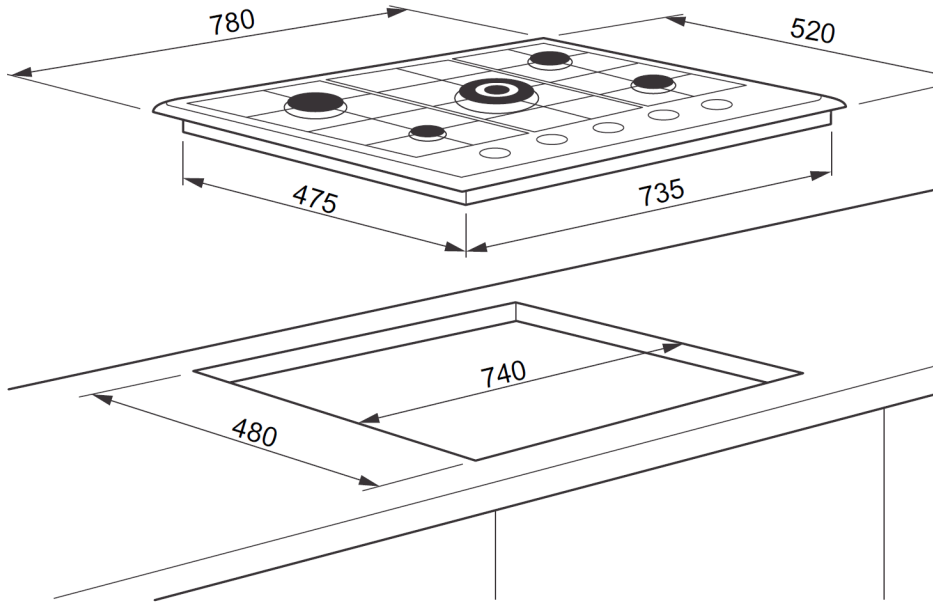

EAN: 9420033217427

www.euromaid.com.au

EC74GTB

75cm 4 Burner Gas Cooktop, Black Glass

Euromaid
eclipse series

*Height include trivets

EC74GTB

Cooktop Features

Total output (MJ) 39.5

Installation

Rated Voltage	220-240V / 50 or 60Hz
Connection	10A plug
Installation Type	Top mounted

Dimensions (Packed)

Width x Height x Depth (mm)	840 x 180 x 600
Gross Weight (kg)	20.5

Dimensions (Product)

Width x Height x Depth (mm)	780 x 105* x 521
Net Weight (kg)	18.5

Dimensions (Cut-Out)

Width x Height x Depth (mm)	740 x 45(min.) x 480
-----------------------------	----------------------