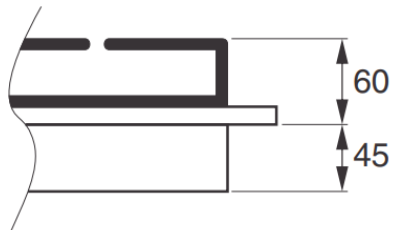

EC74GTB

75cm 4 Burner Gas Cooktop, Black Glass

Euromaid
eclipse series

*Height include trivets

EC74GTB

Cooktop Features

Gas Burners	4
Wok Burner	2
Wok Trivet	Yes
Cooking Surface	Tempered black glass
Trivets	Cast-Iron
Controls	Rotary knob

Safety Features

Flame Safety Device	Yes
Automatic Ignition	Yes

Burner Type

Burner Type	Output
Front Left - Wok	14.4MJ
Front Right - Auxiliary	3.9MJ
Rear Left - Semi Rapid	6.6MJ
Rear Right- Semi Rapid	14.4MJ

Total output (MJ) 39.5

Installation

Rated Voltage	220-240V / 50 or 60Hz
Connection	10A plug
Installation Type	Top mounted

Dimensions (Packed)

Width x Height x Depth (mm)	840 x 180 x 600
Gross Weight (kg)	20.5

Dimensions (Product)

Width x Height x Depth (mm)	780 x 105* x 521
Net Weight (kg)	18.5

Dimensions (Cut-Out)

Width x Height x Depth (mm)	740 x 45(min.) x 480

VERSION NO 20201009