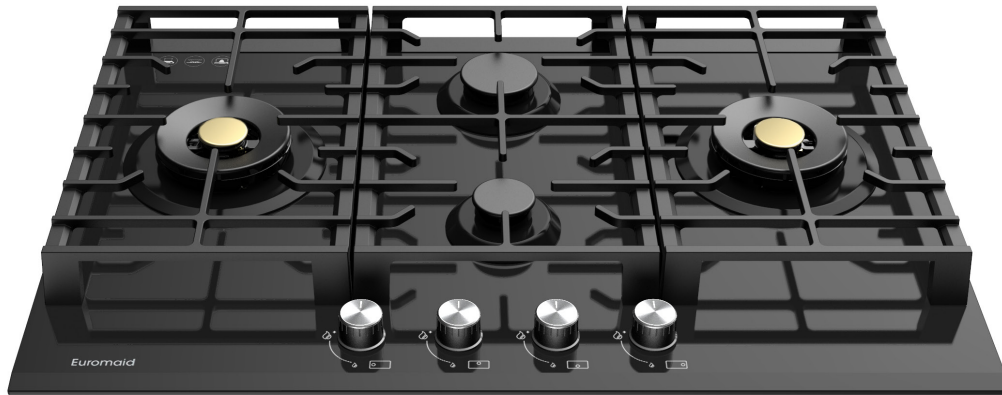

EC74GTB

75cm 4 Burner Gas Cooktop, Black Glass

Euromaid
eclipse series

Product Features

- Four matte black Italian gas burners
- 2 X powerful wok burner with brass caps
- Raised Cast-Iron Trivets
- Eclipse Series knob controls
- Tempered black glass surface
- Beveled front edge
- Automatic ignition
- Flame safety device
- LPG conversion kit

TEMPERED BLACK
GLASS

Beautiful in finish and easy to clean, the stylish black glass surface will add a touch of elegance to any kitchen.

FLAME SAFETY
DEVICE

The flame failure safety device will automatically shut off the gas if the flame is accidentally extinguished, ensuring optimum safety for you and your family.

EAN: 9420033217427

www.euromaid.com.au

EC74GTB

75cm 4 Burner Gas Cooktop, Black Glass

Euromaid
eclipse series

*Height include trivets

EC74GTB

Cooktop Features

Gas Burners	4
Wok Burner	2
Wok Trivet	Yes
Cooking Surface	Tempered black glass
Trivets	Cast-Iron
Controls	Rotary knob

Safety Features

Flame Safety Device	Yes
Automatic Ignition	Yes

Burner Type

Burner Type	Output
Front Left - Wok	14.4MJ
Front Right - Auxiliary	3.9MJ
Rear Left - Semi Rapid	6.6MJ
Rear Right- Semi Rapid	14.4MJ