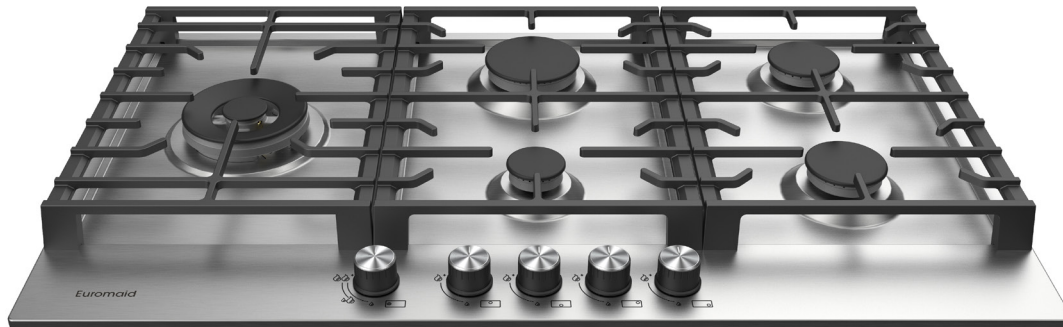

EC95GLS

90cm 5 Burner Gas Cooktop, Stainless Steel

Euromaid
eclipse series

Product Features

Five Italian gas burners

Powerful wok burner with Dual-Valve control

Raised Cast-Iron Trivets

Eclipse Series knob controls

Stainless steel surface

Automatic ignition

Flame safety device

LGP conversion kit included

2 Year warranty

DUAL VALVE
WOK BURNER

The high-power wok burner with dual-valve control lets you adjust the flame from a rapid heat to a low simmer with ease, providing the ultimate level of flexibility for cooking.

EASY TO CLEAN

Durable and easy to clean surface with removable Trivets and hard wearing Stainless Steel.

FLAME SAFETY
DEVICE

The flame failure safety device will automatically shut off the gas if the flame is accidentally extinguished, ensuring optimum safety for you and your family.

EAN: 9420033217434

www.euromaid.com.au

*Height include trivets

EC95GLS

Cooktop Features

Gas Burners	5
Wok Burners	Yes
Dual-valve control	Yes
Wok Trivet	Yes
Cooking Surface	Stainless Steel
Trivets	Cast-Iron
Controls	Rotary knob