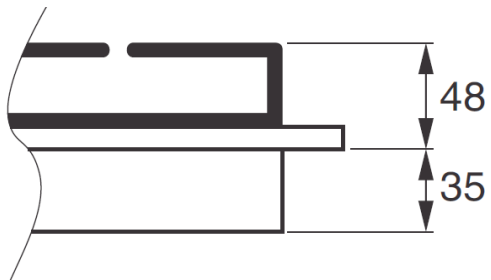

*Height include trivets

EC95GLS

Cooktop Features

Gas Burners	5
Wok Burners	Yes
Dual-valve control	Yes
Wok Trivet	Yes
Cooking Surface	Stainless Steel
Trivets	Cast-Iron
Controls	Rotary knob

Safety Features

Flame Safety Device	Yes
Automatic Ignition	Yes

Burner Type

Burner Type	Out Put
Front Left - Wok	16.0MJ
Front Centre - Auxiliary	3.9MJ
Rear Centre - Rapid	10.8MJ
Front Right - Semi Rapid	6.6MJ
Rear Right- Semi Rapid	6.6MJ

Total output (MJ) 43.9

Installation

Rated Voltage	220-240V / 50 or 60Hz
Connection	10A plug
Installation Type	Top mounted

Dimensions (Packed)

Width x Height x Depth (mm)	940 x 180 x 600
Gross Weight (kg)	20.5

Dimensions (Product)

Width x Height x Depth (mm)	860 x 83* x 500
Net Weight (kg)	19.5

Dimensions (Cut-Out)

Width x Height x Depth (mm)	840 x 35(min.) x 480