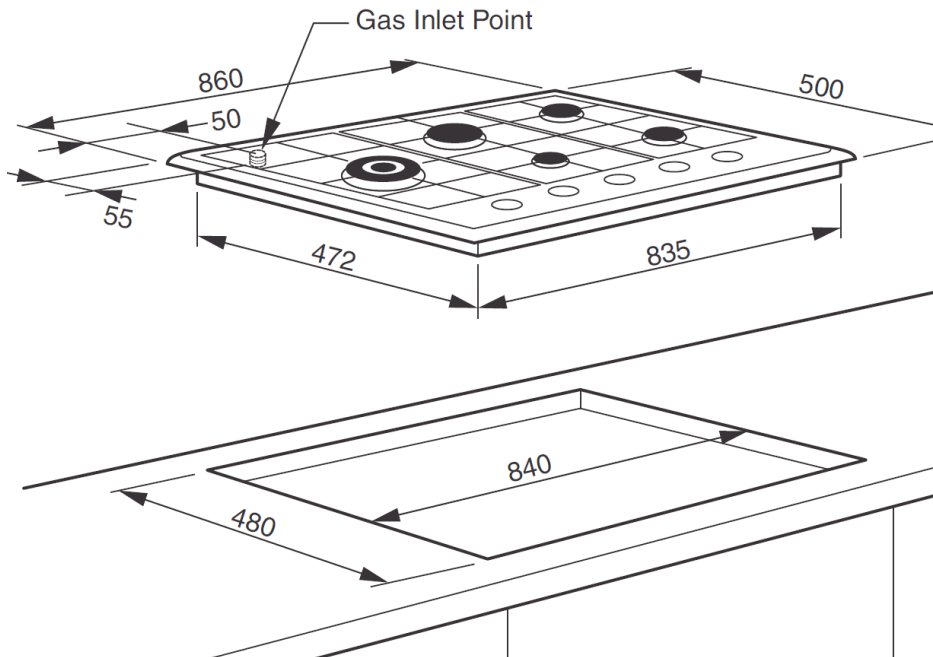

EAN: 9420033217434

www.euromaid.com.au

*Height include trivets

EC95GLS

Cooktop Features

Gas Burners	5
Wok Burners	Yes
Dual-valve control	Yes
Wok Trivet	Yes
Cooking Surface	Stainless Steel
Trivets	Cast-Iron
Controls	Rotary knob

Dimensions (Product)

Width x Height x Depth (mm)	860 x 83* x 500
Net Weight (kg)	19.5

Dimensions (Cut-Out)

Width x Height x Depth (mm)	840 x 35(min.) x 480
-----------------------------	----------------------