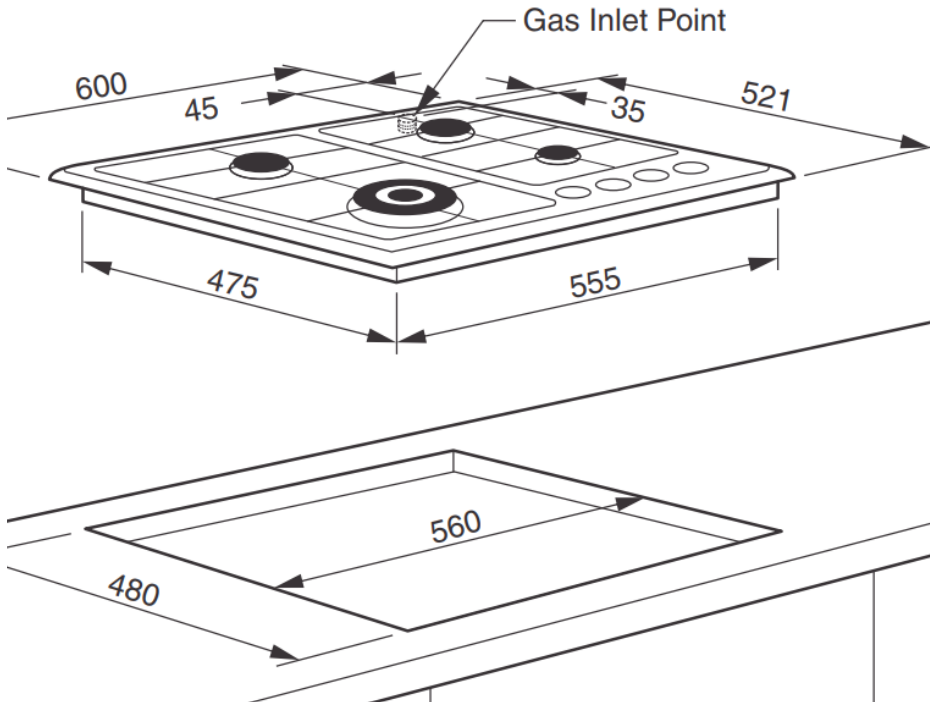

EC64GB

60cm 4 Burner Gas Cooktop, Black Glass

Euromaid
eclipse series

EC64GB

Cooktop Features

Gas Burners	4
Wok Burner	Yes
Wok Trivet	Yes
Cooking Surface	Tempered black glass
Trivets	Cast-Iron
Controls	Rotary knob

Safety Features

Flame Safety Device	Yes
Automatic Ignition	Yes

Burner Type

Burner Type	Output
Front Left - Wok	14.4MJ
Front Right - Auxiliary	3.9MJ
Rear Left - Semi Rapid	6.6MJ
Rear Right - Semi Rapid	6.6MJ

Total output (MJ) 31.5

Installation

Rated Voltage	220-240V / 50 or 60Hz
Connection	10A plug
Installation Type	Top mounted

Dimensions (Packed)

Width x Height x Depth (mm)	660 x 180 x 600
Gross Weight (kg)	19

Dimensions (Product)

Width x Height x Depth (mm)	560 x 45(min.) x 480
Net Weight (kg)	17.5

Dimensions (Cut-Out)

Width x Height x Depth (mm)	560 x 45(min.) x 480

VERSION NO 20201009