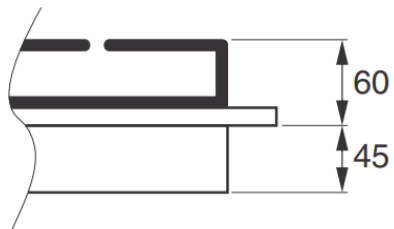

EC64GB

60cm 4 Burner Gas Cooktop, Black Glass

Euromaid
eclipse series

EC64GB

Cooktop Features

Gas Burners	4
Wok Burner	Yes
Wok Trivet	Yes
Cooking Surface	Tempered black glass
Trivets	Cast-Iron
Controls	Rotary knob

Safety Features

Flame Safety Device	Yes
Automatic Ignition	Yes

Burner Type

Burner Type	Output
Front Left - Wok	14.4MJ
Front Right - Auxiliary	3.9MJ
Rear Left - Semi Rapid	6.6MJ
Rear Right - Semi Rapid	6.6MJ

Total output (MJ) 31.5

Installation

Rated Voltage	220-240V / 50 or 60Hz
Connection	10A plug
Installation Type	Top mounted

Dimensions (Packed)

Width x Height x Depth (mm)	660 x 180 x 600
Gross Weight (kg)	19

Dimensions (Product)

Width x Height x Depth (mm)	560 x 45(min.) x 480
Net Weight (kg)	17.5

Dimensions (Cut-Out)

Width x Height x Depth (mm)	560 x 45(min.) x 480

VERSION NO 20201009