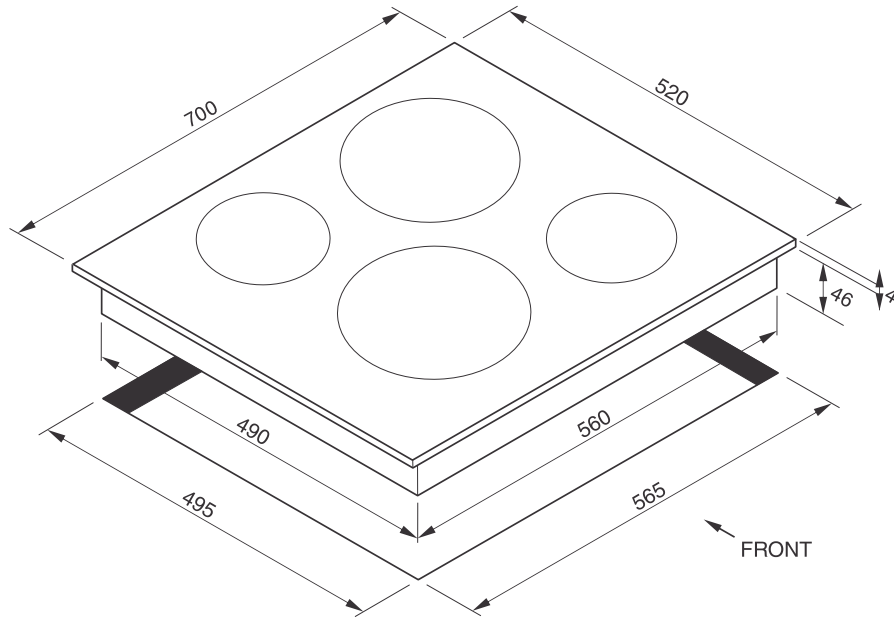

60CM CUT OUT

Large 70cm cooking surface fit with 60cm cut out making it ideal for an easy installation or renovation.

9420033217335

ECCT74

70cm 4 Zone Ceramic Cooktop

Euromaid
eclipse series

ECCT74

Cooktop Features

Cooking Zones	4
Power Levels	9
Cooking Surface	Schott ceramic glass
Bevelled Front Edge	Yes
Controls	Slide-touch control

Safety Features

On / Off Key	Yes
Hot Surface Indicator	Yes
Automatic Safety Switch-Off	Yes
Child safety lock	Yes

Cooking Zones

	Diameter	Output
Front Left	230mm	1.1 - 2.2kW
Front Right	165mm	1.2kW
Rear Left	270*165mm	1.0 - 2.0kW
Rear Right	165mm	1.2kW

Total power (kW) 6.6

Installation

Rated Voltage	220-240V / 50 or 60Hz
Installed Power (kW)	6.6
Installation Type	Top mounted

Dimensions (Packed)

Width x Height x Depth (mm)	660 x 120 x 590
Gross Weight (kg)	8.6

Dimensions (Product)

Width x Height x Depth (mm)	700 x 50 x 520
Net Weight (kg)	7.8

Dimensions (Cut-Out)

Width x Height x Depth (mm)	560 x 50 (min.) x 490
-----------------------------	-----------------------