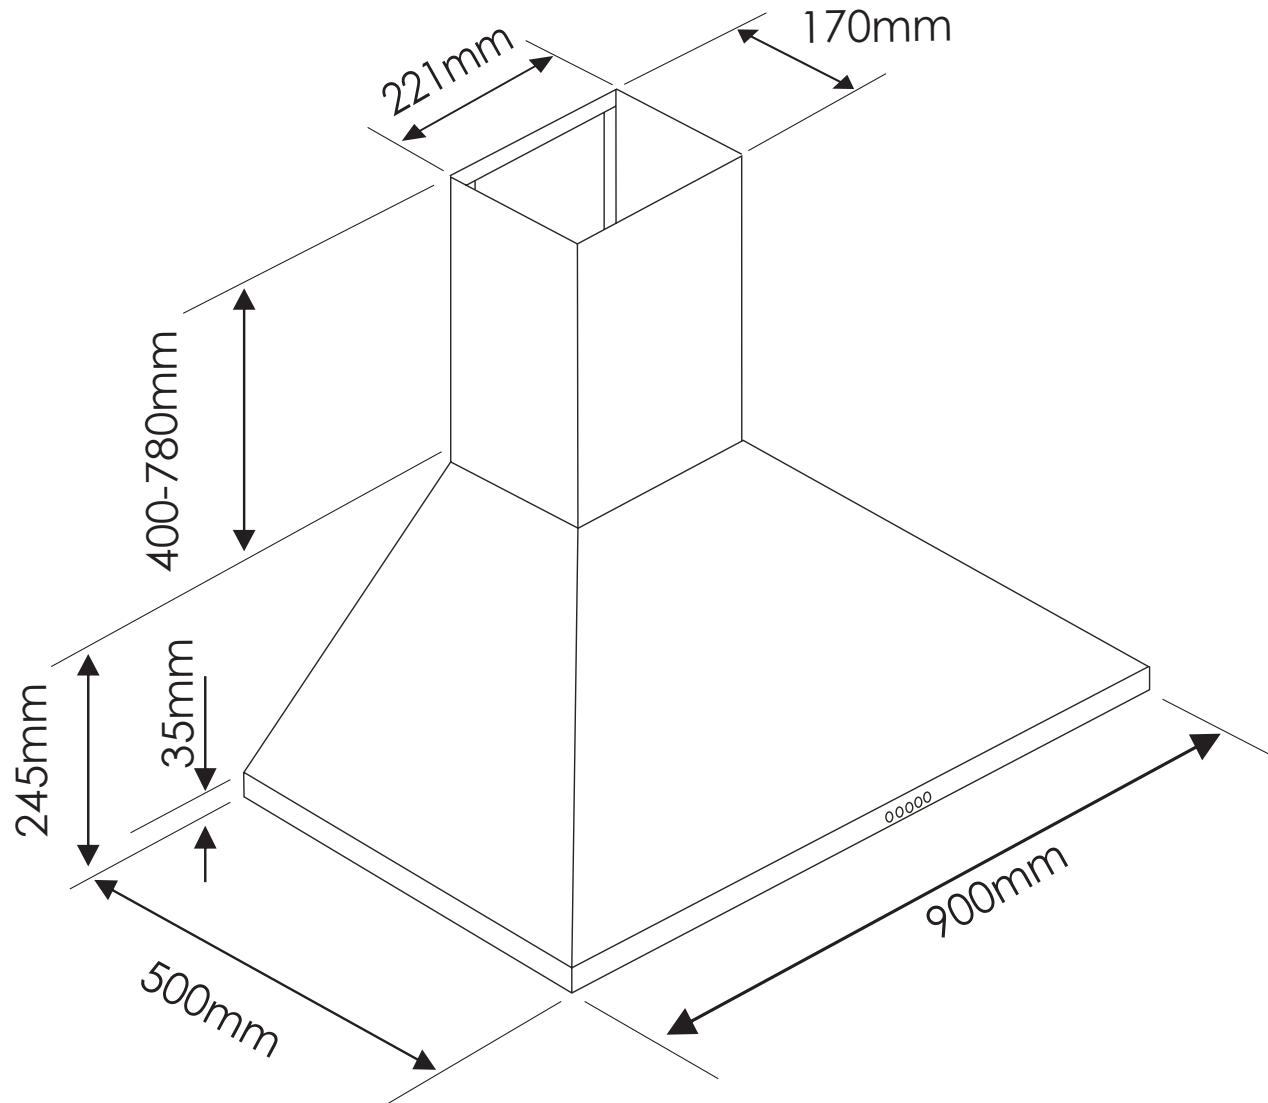

Specifications

Airflow: 700m³/hr
Noise Level: 57 dBA on maximum setting
Lighting: 2 x 3 watt LED

Power

Total Wattage: 196 Watts
Power: 220 -240 volt / 50Hz
(fitted with 10amp, 3 pin plug)
Power Cord: 1.5 metre cable
Ducting Spigot Size: 150mm

Accessories

900mm Flue Extension - Black: IAPXBE1
Recirculating Kit*: IA150BSRK
Pair of Replacement Charcoal Filters: CF110

CP9BLB

Dimensions & Installation

Euromaid
made for you.

Product Dimensions

900mm (W) x 645-1025mm (H) x 500mm (D)