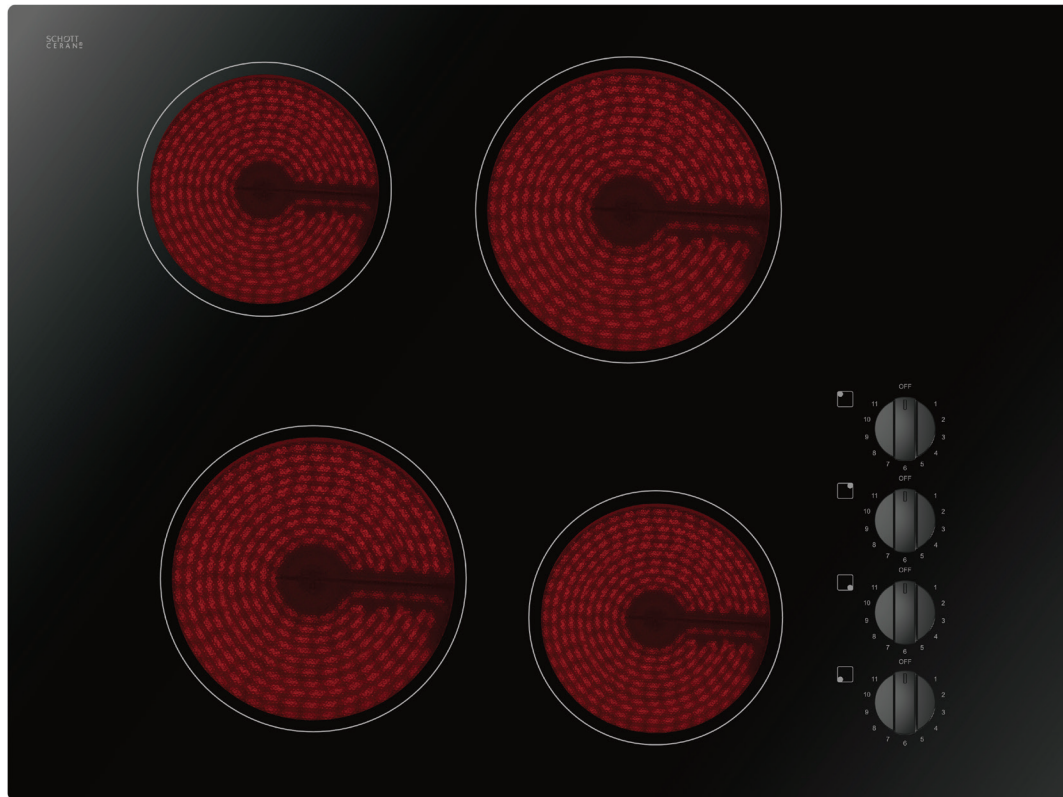

CKS70

ceramic cooktop 700mm

Euromaid
made for you.

Features

- Ceramic cooktop 700mm
- Knob control - easy use
- Easy clean ceramic glass
- 11 power levels
- Residual heat indicator
- Fits a 60cm cutout

Cooking Zones

- front Left: 1800W
- Back Left: 1200W
- Front right: 1200W
- Back Right: 1800W

Total Connection

- Total Power: 5500 - 6600W
- Power: 220 - 240 volt/50Hz

CKS70

Dimensions & Installation

Euromaid
made for you.

Product Dimensions

700mm (W) x 520mm (D) x 55mm (H)

Cutout Dimensions

560mm (W) x 490mm (D)

Warranty
2 year Parts and Labour