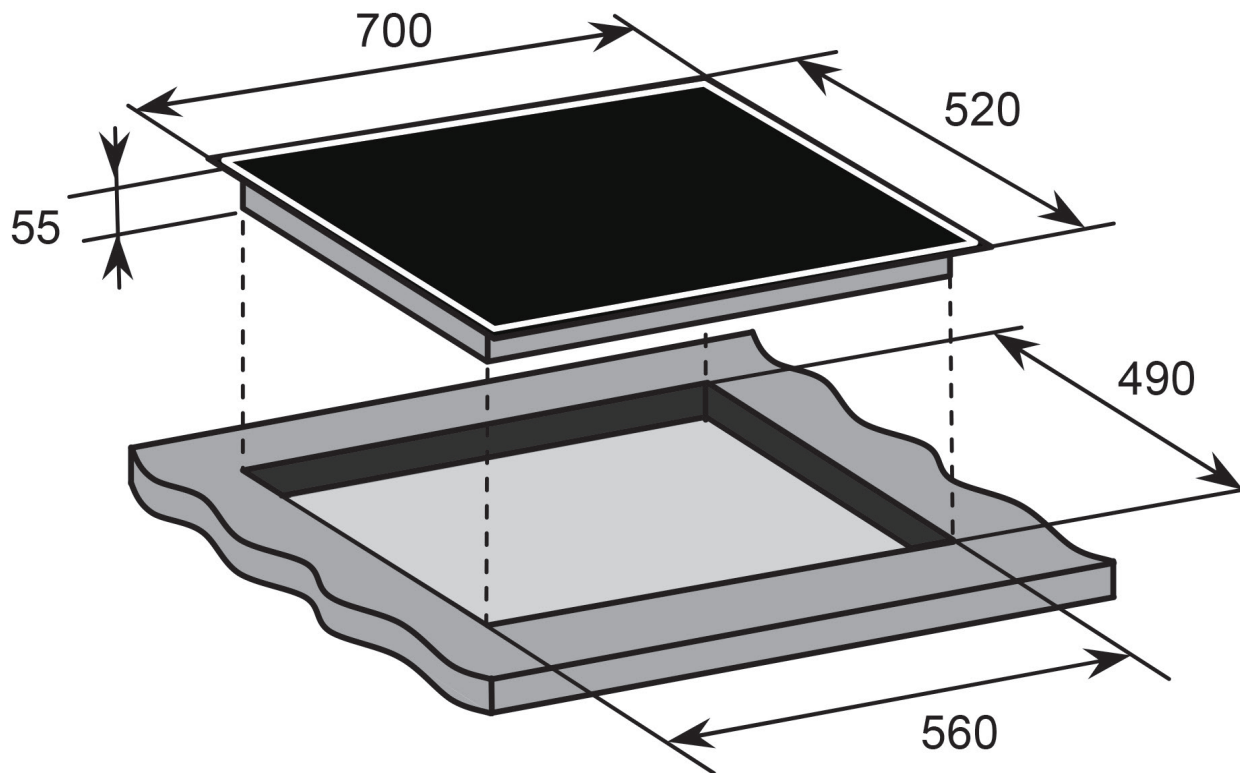

CKS70

ceramic cooktop 700mm

Euromaid
made for you.

Features

- Ceramic cooktop 700mm
- Knob control - easy use
- Easy clean ceramic glass
- 11 power levels
- Residual heat indicator
- Fits a 60cm cutout

Cooking Zones

- front Left: 1800W
- Back Left: 1200W
- Front right: 1200W
- Back Right: 1800W

Total Connection

- Total Power: 5500 - 6600W
- Power: 220 - 240 volt/50Hz

CKS70

Dimensions & Installation

Euromaid
made for you.

Product Dimensions

700mm (W) x 520mm (D) x 55mm (H)

Cutout Dimensions

560mm (W) x 490mm (D)

Warranty
2 year Parts and Labour