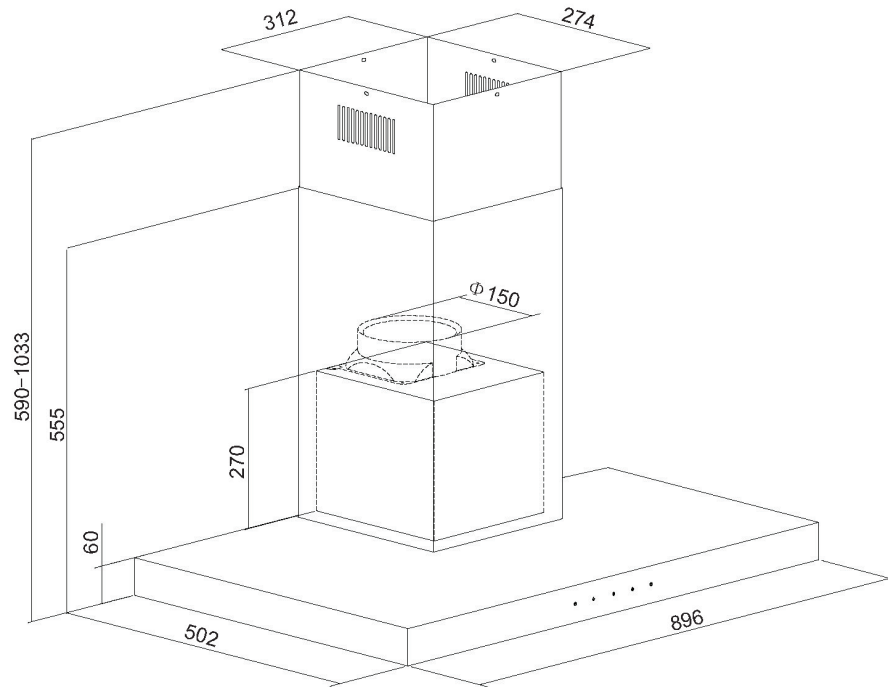

9 Minute Shutoff Timer

Strip LED Lighting

2 x Aluminium Mesh Filters With Perimeter Aspiration

2 Year Warranty

Specifications

Airflow:	1000 m ³ /h
Motor Housing:	304 Stainless
Noise Level:	52 - 60 dBA [▲]
Lighting:	7W LED Strip
Total Wattage:	265W with Motor
Ducting Spigot Size:	150mm

[▲] dBA value provided is a result of rangehood in operation on all 3 speeds..

Note: dBA level is dependant on installation scenario and length of ducting run.

CFP9BG

90cm Black Glass Wall Canopy Rangehood

Euromaid
made for you.

Product Dimensions

896mm (W) x 590mm – 1033mm (H) x 502mm (D)

Total Power

Power: 272W, 220 - 240 volt / 50Hz

Connection: 10amp, 3 Pin Plug