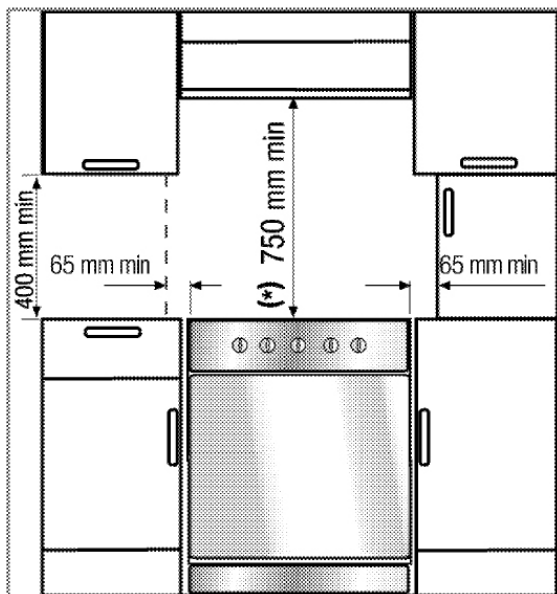

UPRIGHT COOKER

600mm

CDDS60 stainless

- Double Electric Oven & Grill
- Side opening lower oven
- Ceramic glass cooktop
- Top Oven Static with Grill, 34 Litre gross capacity
- Bottom oven Fan Forced, 77 Litre gross capacity
- Self clean catalytic oven liners in oven & grill
- Automatic programmable oven
- A Class energy efficiency
- European made

features

specifications

Total Power:	10 kW
Grill Wattage:	2.2 kw
Direct Wired:	43 amps hardwired
Power:	220 - 240 volt/50Hz

Hotplate - Front Left:	180mm - 1700W
Hotplate - Rear Left:	140mm - 1200W
Hotplate - Front Right:	140mm - 1200W
Hotplate - Rear Right:	180mm -1700W

dimensions

Product Dimensions: 600mm (W) 900mm (H) x 600mm (D)

warranty - customer service

Customer Service

Our Nationwide Service Team can be contacted on **1800 805 300** or by logging on to customersupport.hapl.com.au