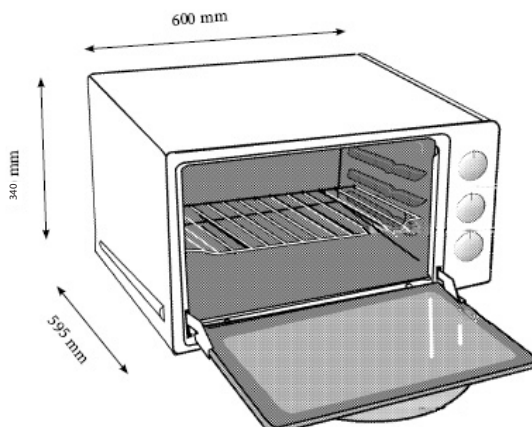

BENCH TOP OVEN

600mm

BT44

- Benchtop Oven and Grill
- Stainless Steel front
- 50 Litre Gross Capacity
- 7 Function Oven
- Closed door grilling with fan
- Retractable knobs
- Timer with sound indicator
- Internal lamp
- Thermostat Indicator

features

specifications

Functions:	Fan Assist Oven Conventional (Static) Bottom Element with fan (Pizza) Top Element with fan Fan Grill Full Grill Defrost
Total Power:	2.4 kW
Power:	220 - 240 volt/50Hz
Total Current:	10 amp
Cable Length:	2 metres

dimensions

Product Dimensions: 340mm (H) x 600mm (W) x 595mm (D)

warranty - customer service

Customer Service

Our nationwide service team can be contacted on **1800 805 300** or by logging on to

customersupport.hapl.com.au