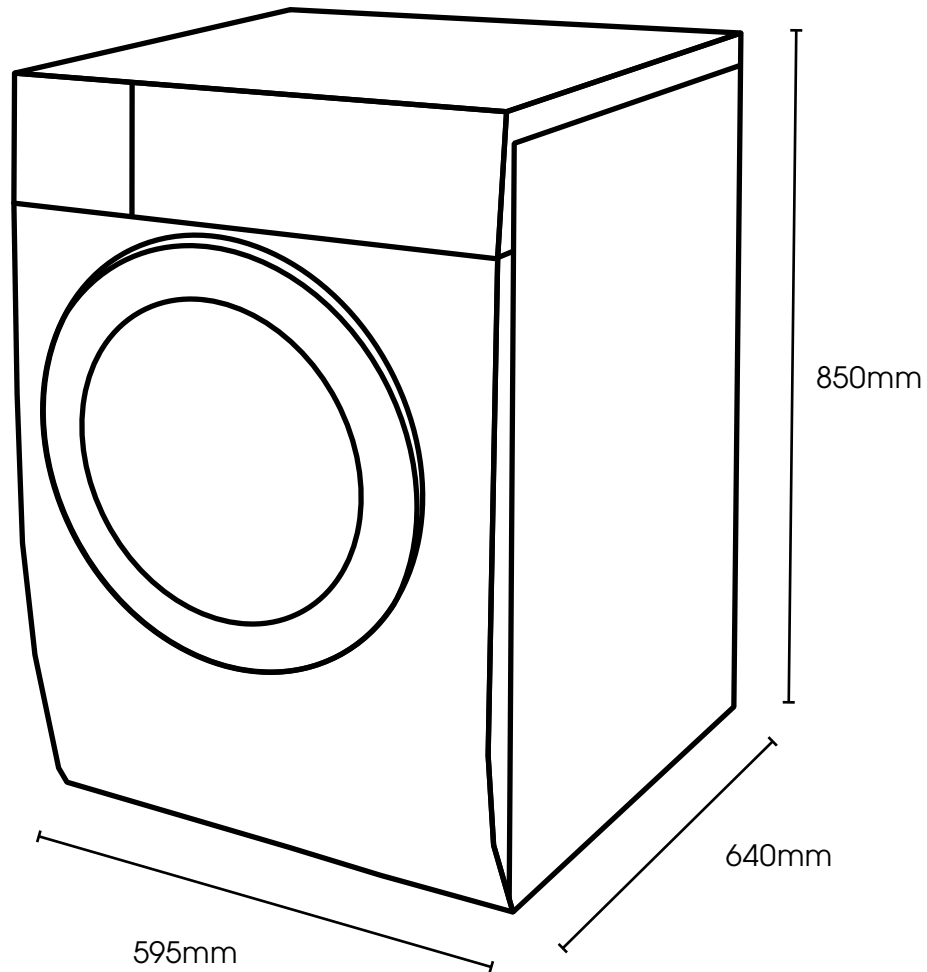

WMFL10

Dimensions & Installation

Euromaid
made for you.

Product Dimensions

850mm (H) x 595mm (W) x 640mm (D)

Warranty
2 year Parts and Labour