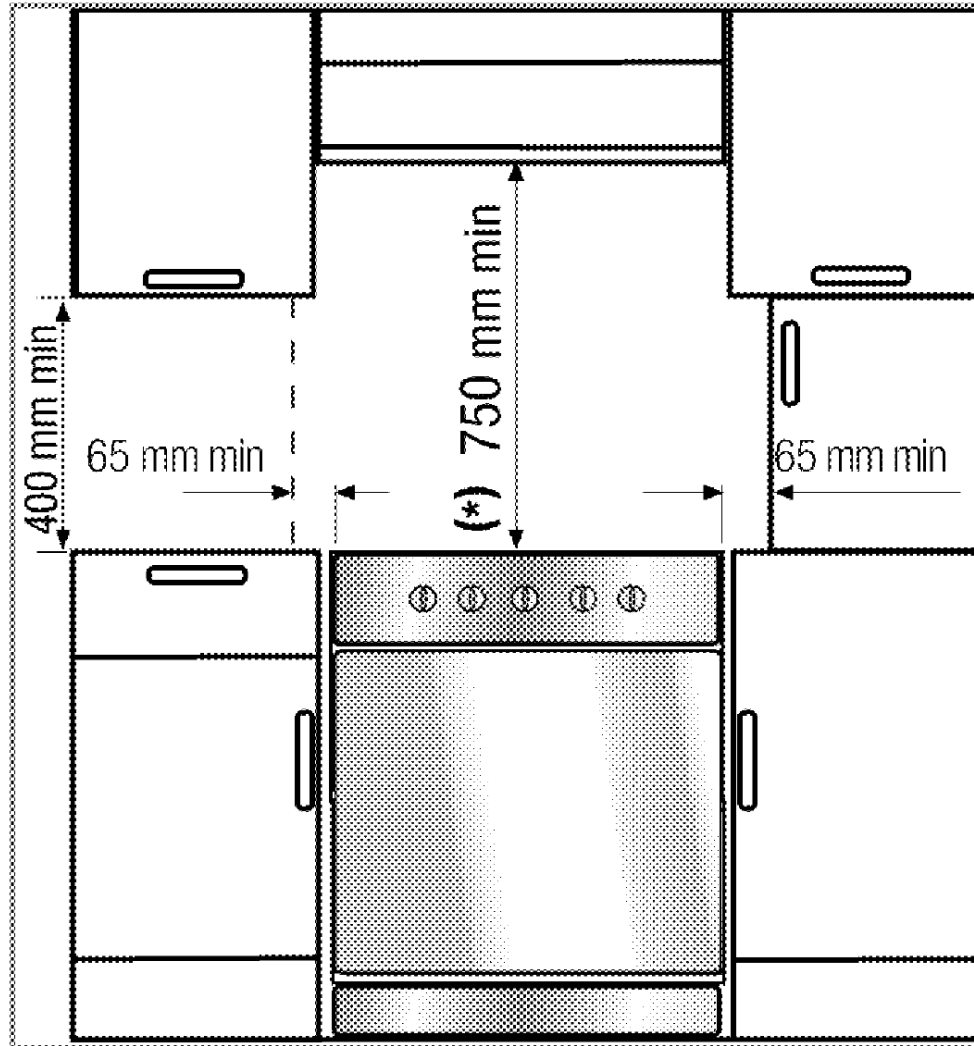

GGFW50

500mm White Freestanding Cooker

Euromaid

made for you.

Features

- Gas oven & grill and cooktop
- Enamel pan supports
- 60L gross oven volume
- Lower storage compartment
- 5 shelf positions
- Flame failure to all burners
- Auto ignition of oven and grill
- European made
- Available in natural gas or LPG
GGFW50LPG or GW50NG

Accessories Included

- 2 Chrome Oven Shelves
- 1 Universal Baking Pan
- 1 Grill Insert

Product Dimensions

500mm (W) x 600mm (D) x 850-900mm (H)

Warranty
2 year Parts and Labour