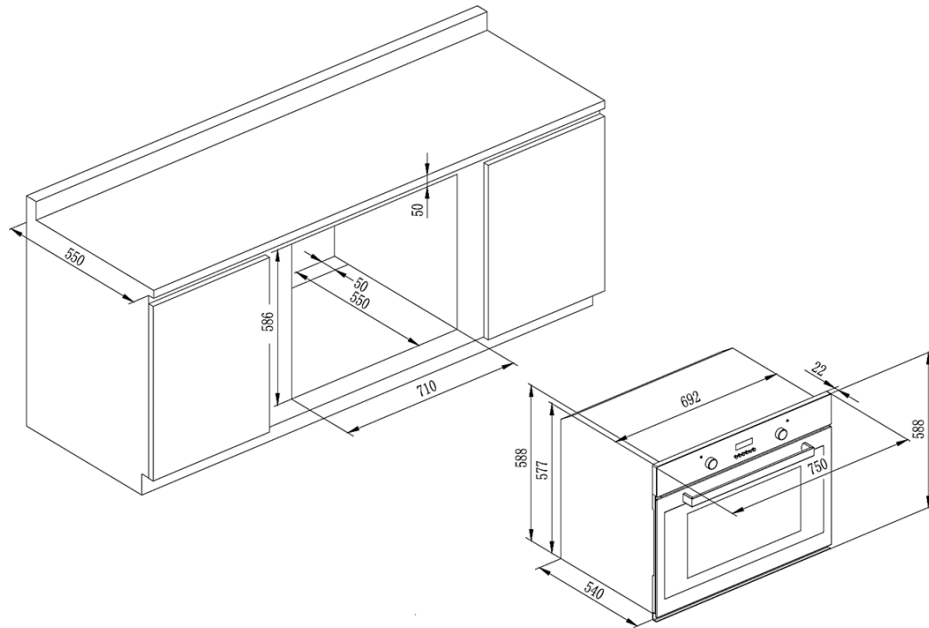

ETD75B

60cm 9 Function Full-Touch Built-In Oven

Euromaid
eclipse series

ETD75B

Oven Functions

Full Grill	Yes
Half Grill with Fan	Yes
Full Grill with Fan	Yes
Conventional	Yes
Fan Assist	Yes
Fan Forced	Yes
Base Heat / Steam Clean	Yes
Defrost	Yes
Booster / Rapid Preheat	Yes

Control Panel

LED Clock / Programmer	Touch display
LED Colour	White
Control Type	Touch control

Timer

Minute Minder	Yes
Automatic Programmed Timer	Yes
Child Lock	Yes

Oven Cavity Features

Energy Rating (EU Standard)	'A' class
Actual Capacity (L)	68
Usable Capacity (L)	85
Door Glass	Triple glazed
Removable Inner Glass	Yes
No. of Shelf Positions	5
Cavity Cooling System	Yes
Lights	Single

Accessories

Telescopic Shelves	1 full extension
No. of Chrome Shelves	2
Deep Dish Oven Tray	1
Standard Oven Tray	1

Installation

Installation Type	Built-in
Electrical Connection	15A hardwire
Power	220-240V / 50Hz
Flush Fit	Yes

Dimensions (Packed)

Width x Height x Depth (mm)	815 x 655 x 650
Gross Weight (kg)	47.0

Dimensions (Product)

Width x Height x Depth (mm)	750 x 588 x 540
Net Weight (kg)	44.0

Dimensions (Cut-Out)

Width x Height x Depth (mm)	710 x 586 x 550

VERSION: 20201012