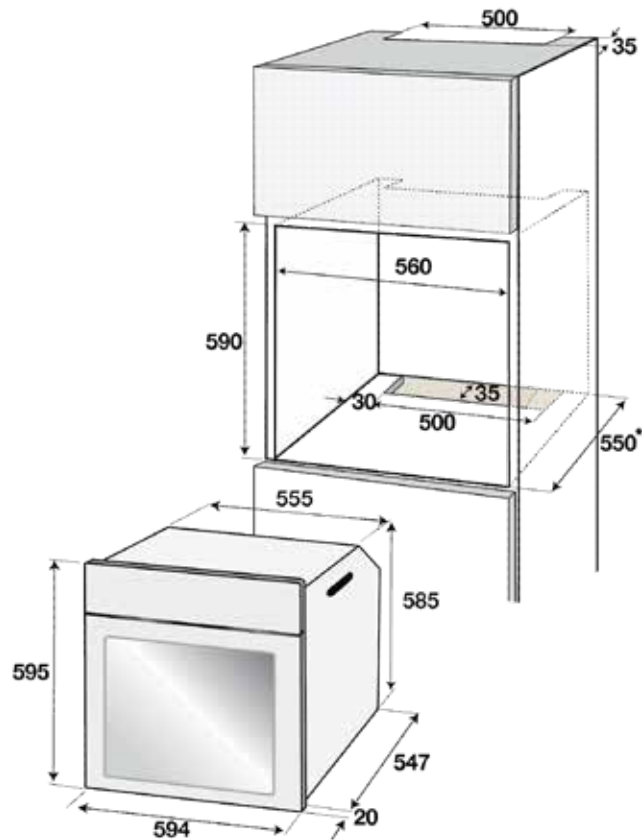

Product Features

- 94L capacity
- 8 functions including Pyro Clean
- Black glass finish
- Full-touch control timer with white LED display
- 6 shelf positions
- 1 telescopic shelf
- Deep dish baking tray
- Pyrolytic braided oven seal
- Soft close door
- Closed door grilling
- Easily removable side racks
- Cavity cooling fan

94L CAPACITY

Class-leading extra large 94L capacity makes entertaining a breeze.

PYRO CLEAN

Using high oven temperatures to reduce food residue to ash.

FEATURES+

Feel the difference with the Telescopic Shelf and Soft Close Door.

Accessories

Telescopic Shelves	1 full extension
No. of Chrome Shelves	2
Deep Dish Oven Tray	1
Standard Oven Tray	1

Installation

Installation Type	Built-in
Electrical Connection	15A hardwire
Power	220-240V / 50Hz
Flush Fit	Yes

Dimensions (Packed)

Width x Height x Depth (mm)	660 x 655 x 660
Gross Weight (kg)	33.3

Dimensions (Product)

Width x Height x Depth (mm)	594 x 595 x 567
Net Weight (kg)	31

Dimensions (Cut-Out)

Width x Height x Depth (mm)	560 x 590 x 550
-----------------------------	-----------------