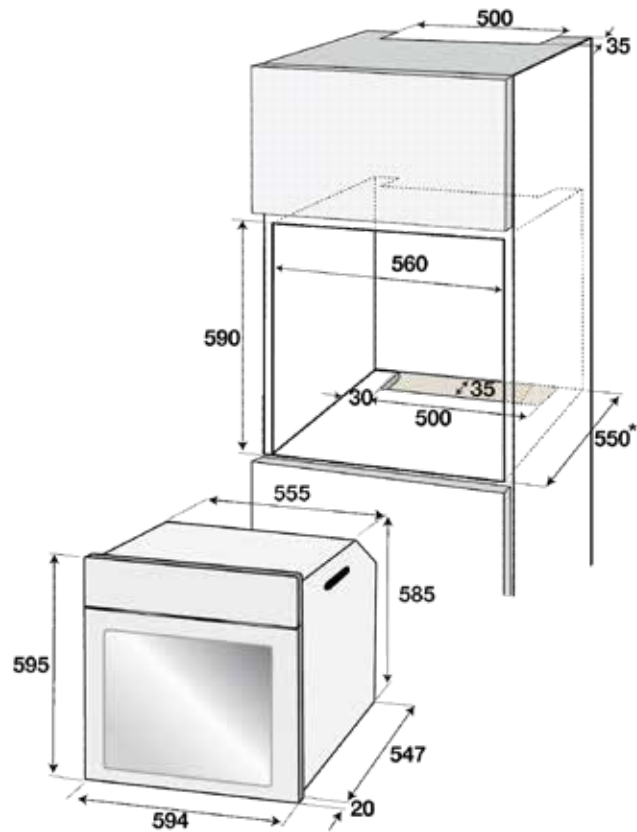

EKD8B

Oven Functions

Full Grill	Yes
Half Grill with Fan	Yes
Conventional	Yes
Fan Assist	Yes
Fan Forced	Yes
3D Cook / Rapid Preheat	Yes
Base Heat / Steam Clean	Yes
Defrost	Yes

Control Panel

LED Clock / Programmer	Touch display
LED Colour	White
Control Type	Knob control

Timer

Minute Minder	Yes
Automatic Programmed Timer	Yes
Child Lock	Yes

Oven Cavity Features

Energy Rating (EU Standard)	'A' class
Actual Capacity (L)	94
Usable Capacity (L)	82
Door Glass	Triple glazed
Removable Inner Glass	Yes
No. of Shelf Positions	6
Cavity Cooling System	Yes
Lights	Twin

Accessories

No. of Chrome Shelves	2
Deep Dish Oven Tray	1
Standard Oven Tray	1

Installation

Installation Type	Built-in
Electrical Connection	15A hardwire
Power	220-240V / 50Hz
Flush Fit	Yes

Dimensions (Packed)

Width x Height x Depth (mm)	660 x 655 x 660
Gross Weight (kg)	36.1

Dimensions (Product)

Width x Height x Depth (mm)	594 x 595 x 567
Net Weight (kg)	32.5

Dimensions (Cut-Out)

Width x Height x Depth (mm)	560 x 590 x 550