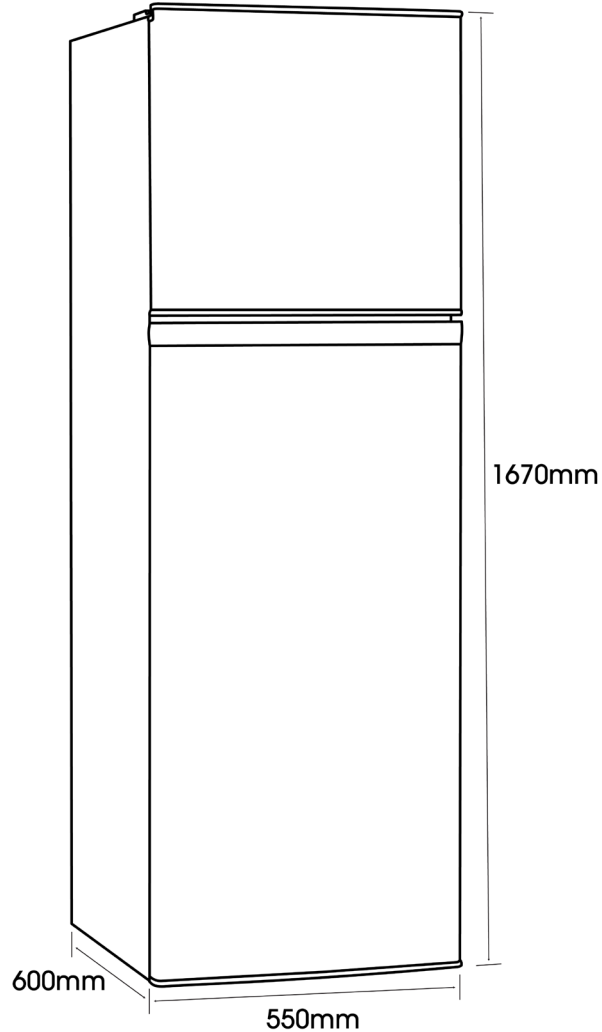

## 269 Litre Top Mount Fridge

**Euromaid**

FEATURES		FRIDGE	
Finish	Black Stainless Steel	Net Capacity	198L
Gross Capacity	269L	Temperature Range	0.5 to 6°C
Net Capacity	251L	Internal Shelves	2 x Glass (Non-Spill)
Display	None	Door Shelves	4 x Full Width
Temperature Control	Mechanical (Fridge & Freezer)	Egg Tray	1
FREEZER		Net Capacity	53L
Temperature Presets	3	Temperature Range	-20°C to -15°C
Defrost	Automatic	Internal Shelves	1 x Glass (Non-Spill)
Reversible Door	Yes	Door Shelves	2 x Full Width
Handle Type	Recessed	Ice Cube Tray	1
Interior Lighting	LED		
Dairy Chiller	Yes		
Vegetable Crisper	Yes		

### SPECIFICATIONS

Electrical Connection	10A Plug
Power	220 – 240V / 50Hz
kWh per year	330
Energy Rating	3 Stars
Power Cord Length	1.6m
Adjustable Feet	2 x Front
Castors	2 x Rear

### DIMENSIONS (H x W x D)

Product Boxed (mm)	1710 x 575 x 622
Product Un-boxed (mm)	1670 x 550 x 600
Minimum Space Required* (mm)	1720 x 650 x 650