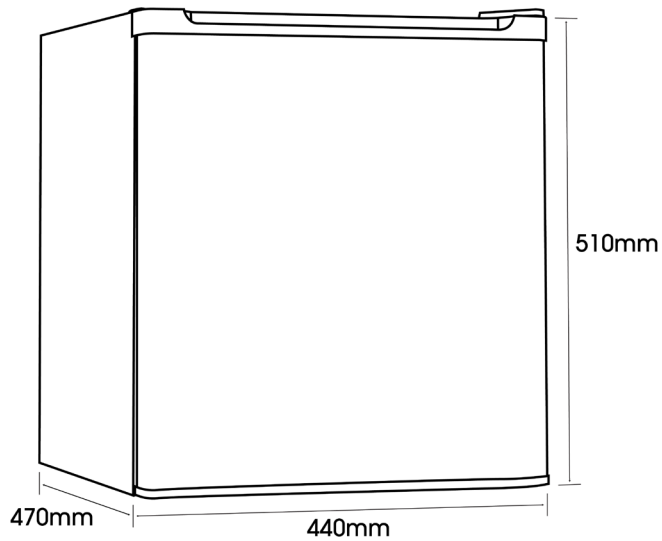

EBF42W

42 Litre Bar Fridge

Euromaid

SPECIFICATIONS

Electrical Connection	10A Plug
Power	220 – 240V / 50-60Hz
kWh per year	249
Energy Rating	1 Star

DIMENSIONS (H x W x D)

Product Boxed (mm)	528 x 460 x 510
Product Un-boxed (mm)	510 x 440 x 470
Minimum Space Required* (mm)	610 x 540 x 520

WEIGHT

Product Boxed (kg)	15
Product Un-boxed (kg)	14

WARRANTY

Product	2 Years Parts and Labour

*Allows for optimal clearance around the refrigerator to ensure maximum efficiency.

VERSION NO. 20200617