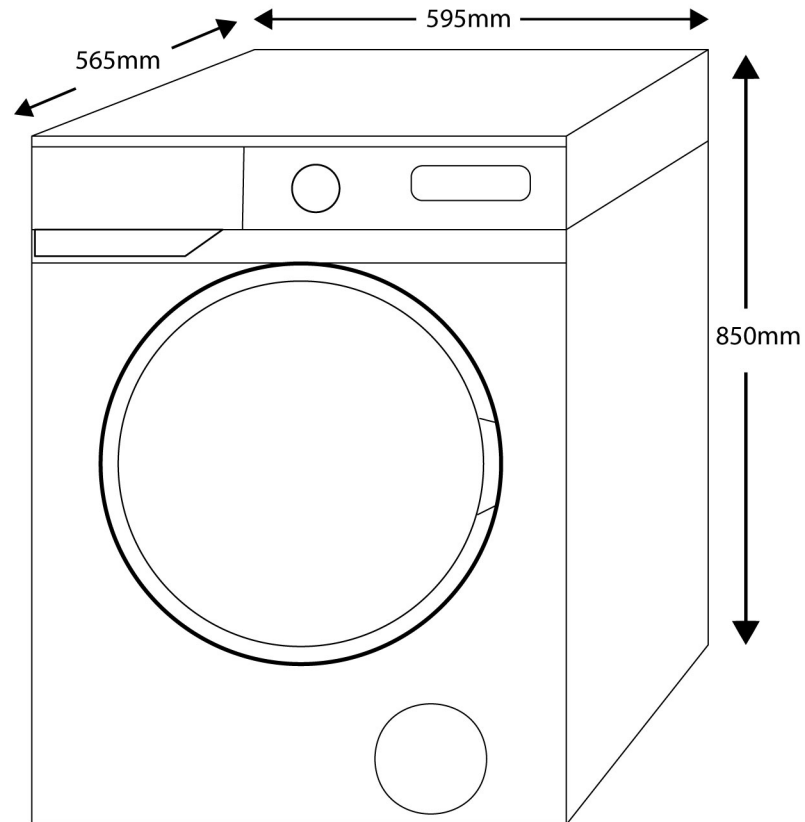

AUXILIARY FUNCTIONS

Function 1	Extra Rinse
Function 2	Pre-Wash
Function 3	Drum Clean

E750FLW

7.5kg Front Loader Washing Machine

Euromaid

SPECIFICATIONS

Electrical Connection	10A Plug
Power	220 – 240V / 50Hz
Power Cord Length	1.5 M
Inlet Hose Type	Cold Only
Inlet Hose Length	1.0 M
Outlet Hose Length	1.6 M
Energy Star Rating	2.5
kWh per year*	556
WELS Rating	4
Water Consumption**	77L

DIMENSIONS (W x D x H)

Product Boxed	680 x 660 x 875mm
Product Un-boxed	595 x 565 x 850mm

WEIGHT

Product Boxed	72kg
Product Un-boxed	68kg

WARRANTY

Product	2 Years Parts and Labour
---------	--------------------------