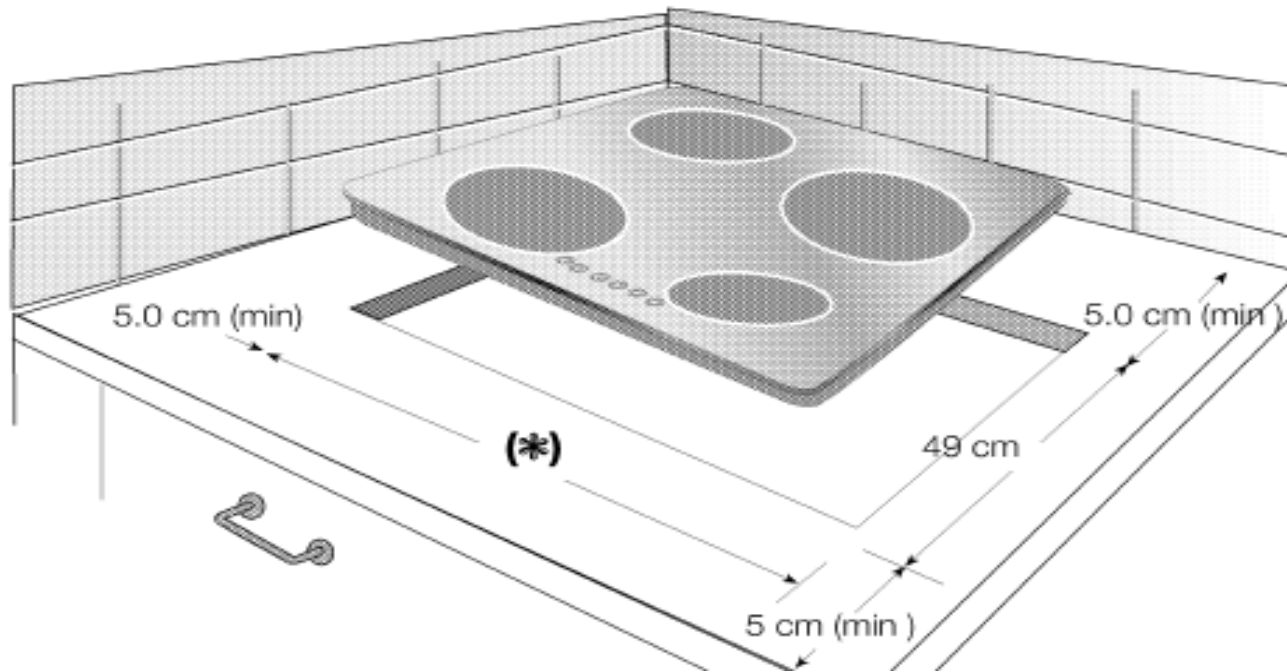

Cooking Zones

Front left	1 x 180mm - 1800w
Front right	1 x 140mm - 1200w
Back left	1 x 140mm - 1200w
Back right	1 x 180mm - 1800w

Total Connection

Max kW:	6 kW (25 Amp)
Power:	220-240 volt ~ 50Hz

BCS4

Dimensions & Installation

Euromaid
made for you.

Product Dimensions

55mm (H) x 580mm (L) x 510mm (D)

Cutout Dimensions Cabinet

560mm (A) x 490mm (B)

Warranty
2 year Parts and Labour